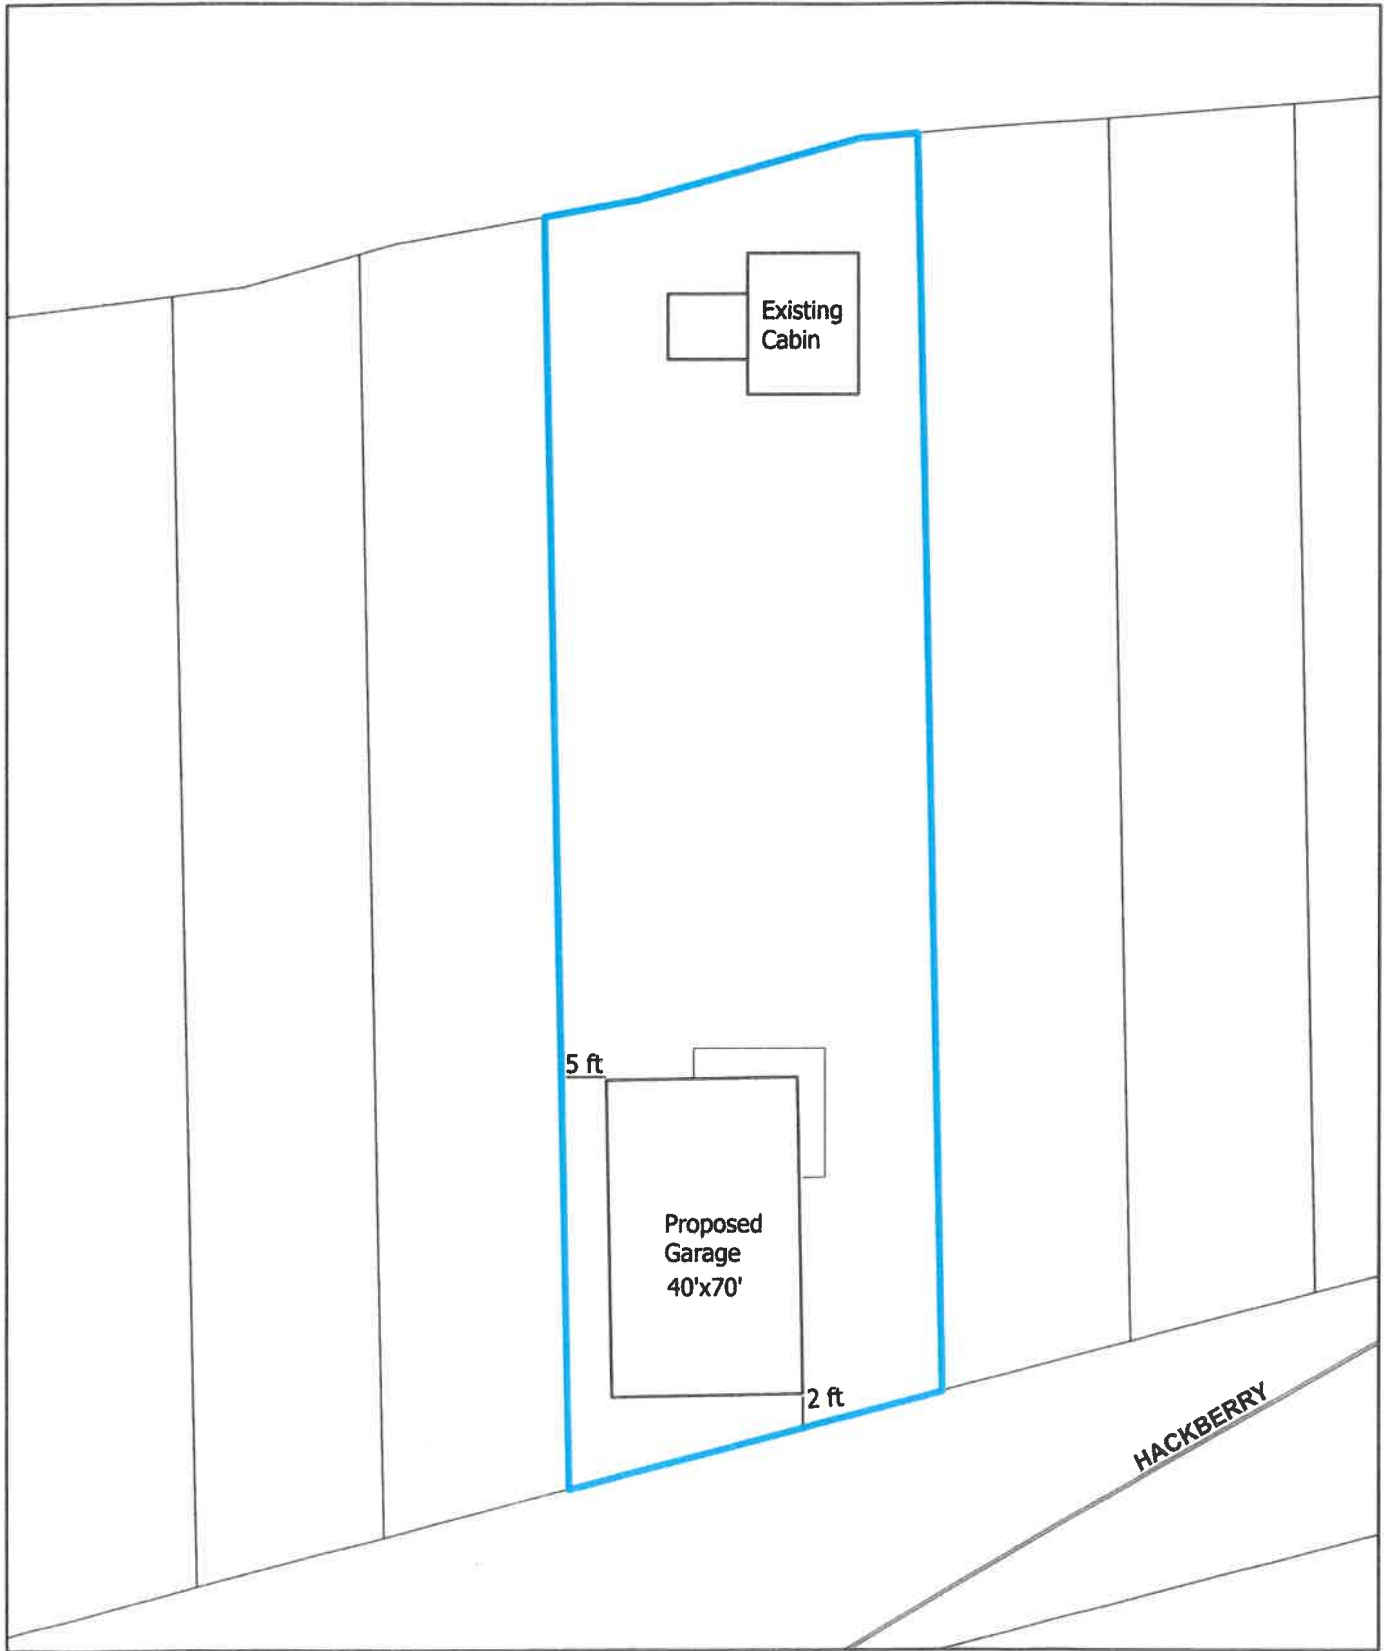

PR 10-24 Matthew & Melanie Moran
139 Hackberry Avenue W
SITE PLAN

NORTH ELEVATION