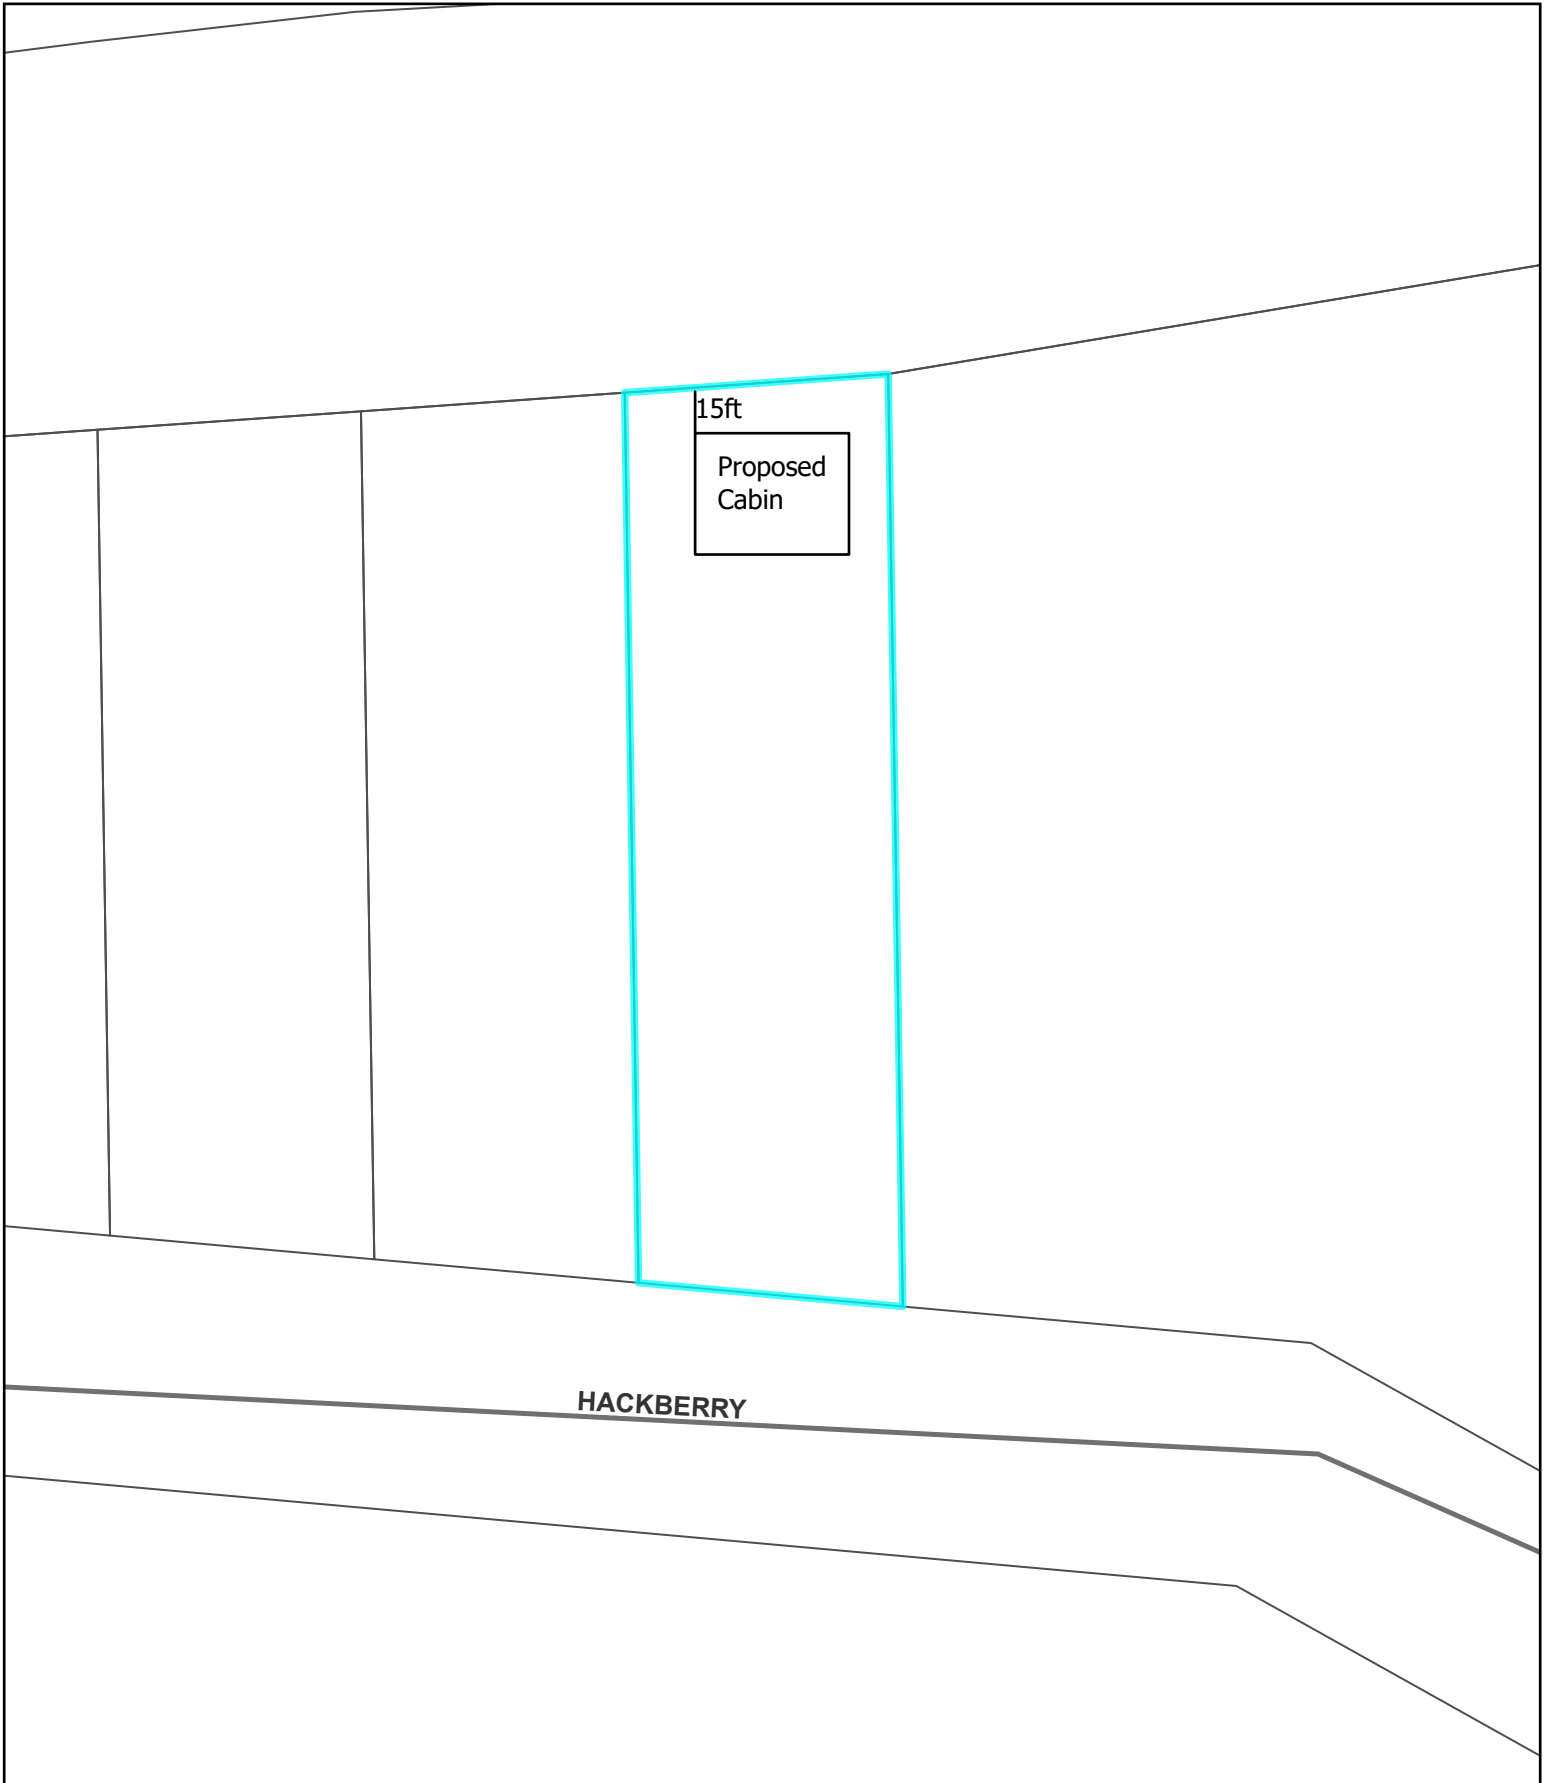

PR 35-26 Kaley Giffin
271 Hackberry Ave.W.
SITE PLAN

15ft
Proposed
Cabin

HACKBERRY