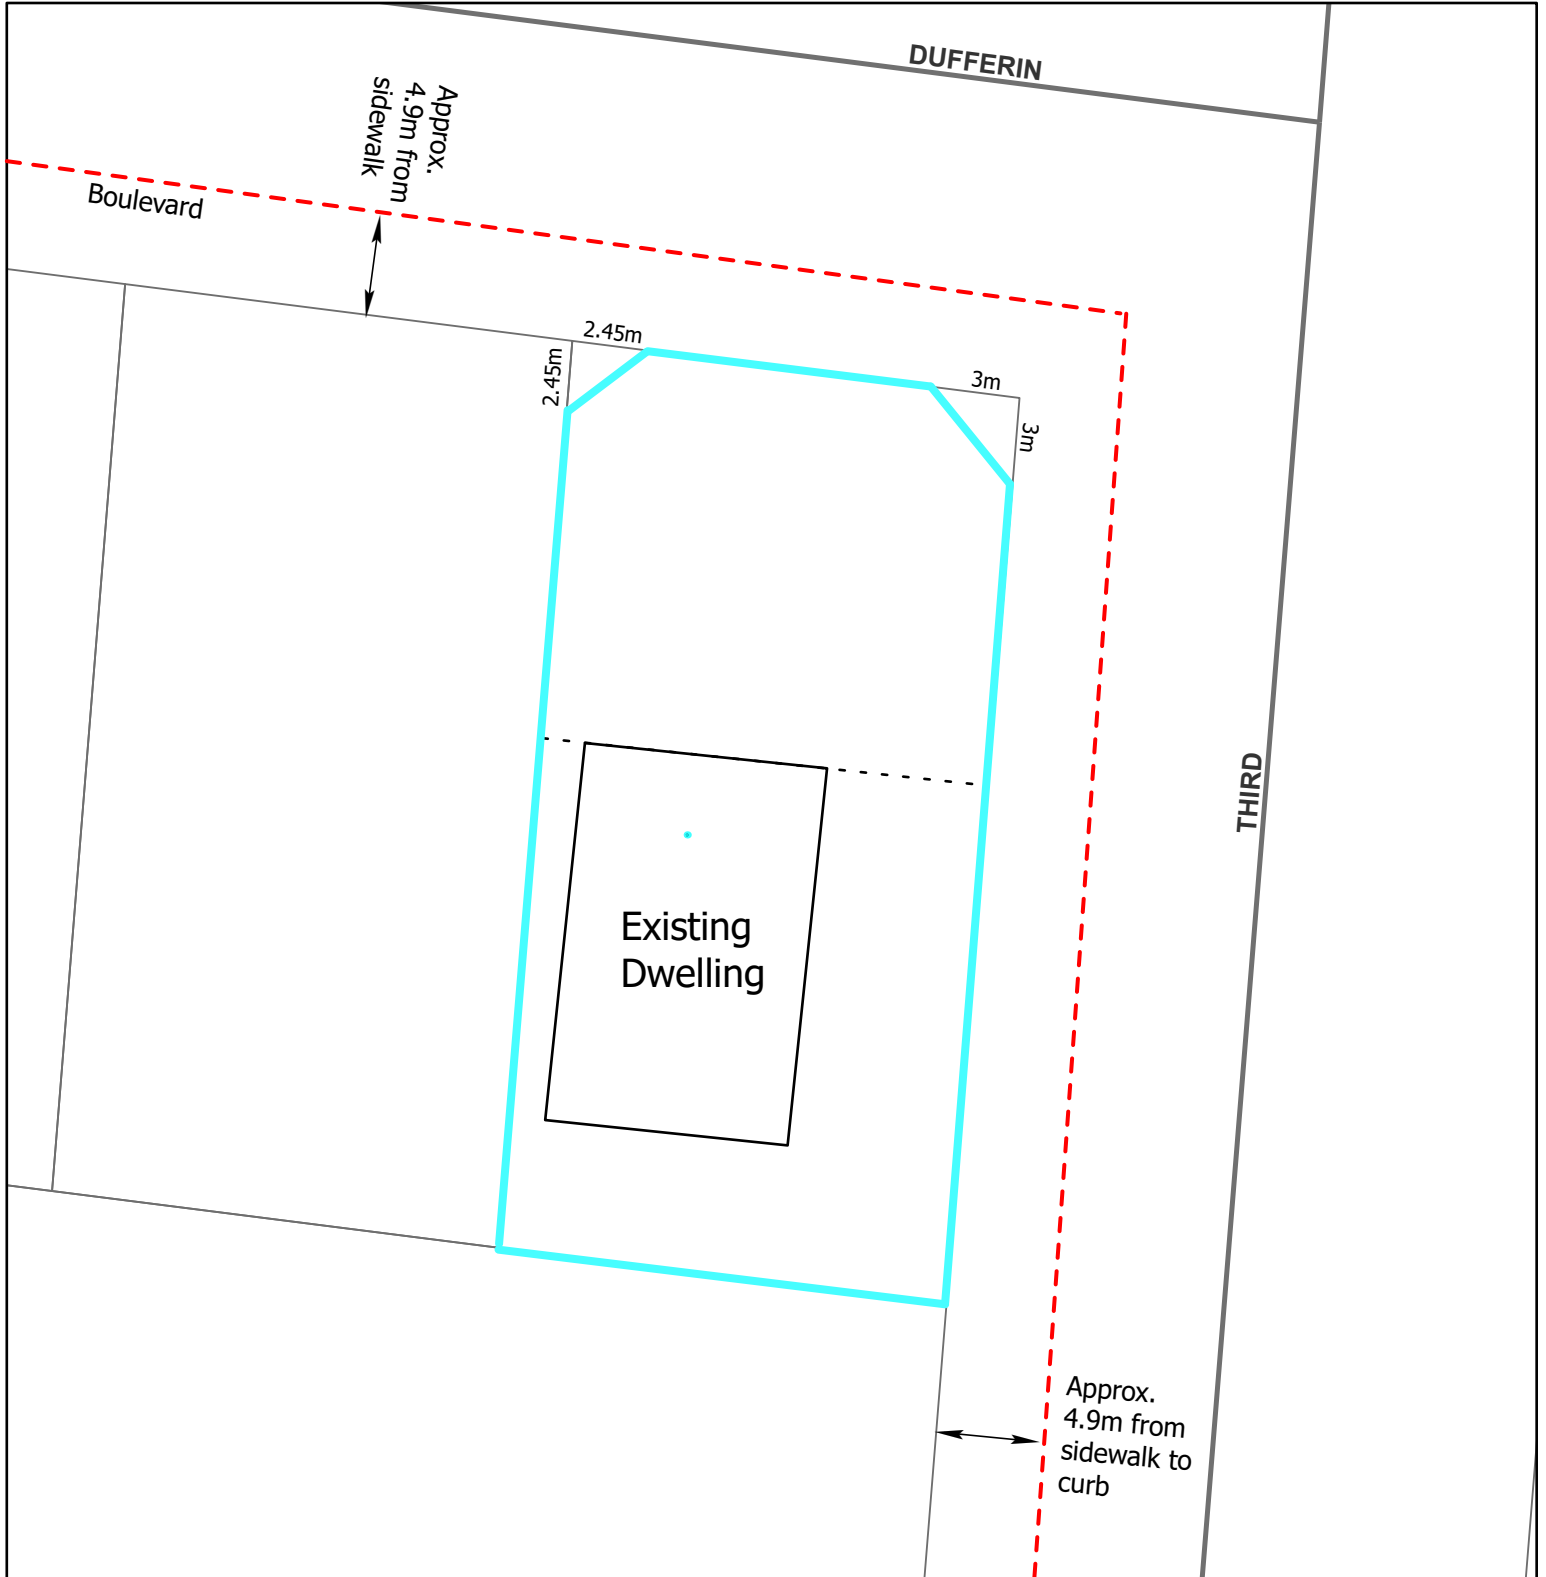

PC 41-21 Sean Gebler
233 Dufferin Ave E
Sketch

Front yard fence height of 1.9 metres
Back yard fence height of 2.45 metres
Blue line = Fence

Not to Scale