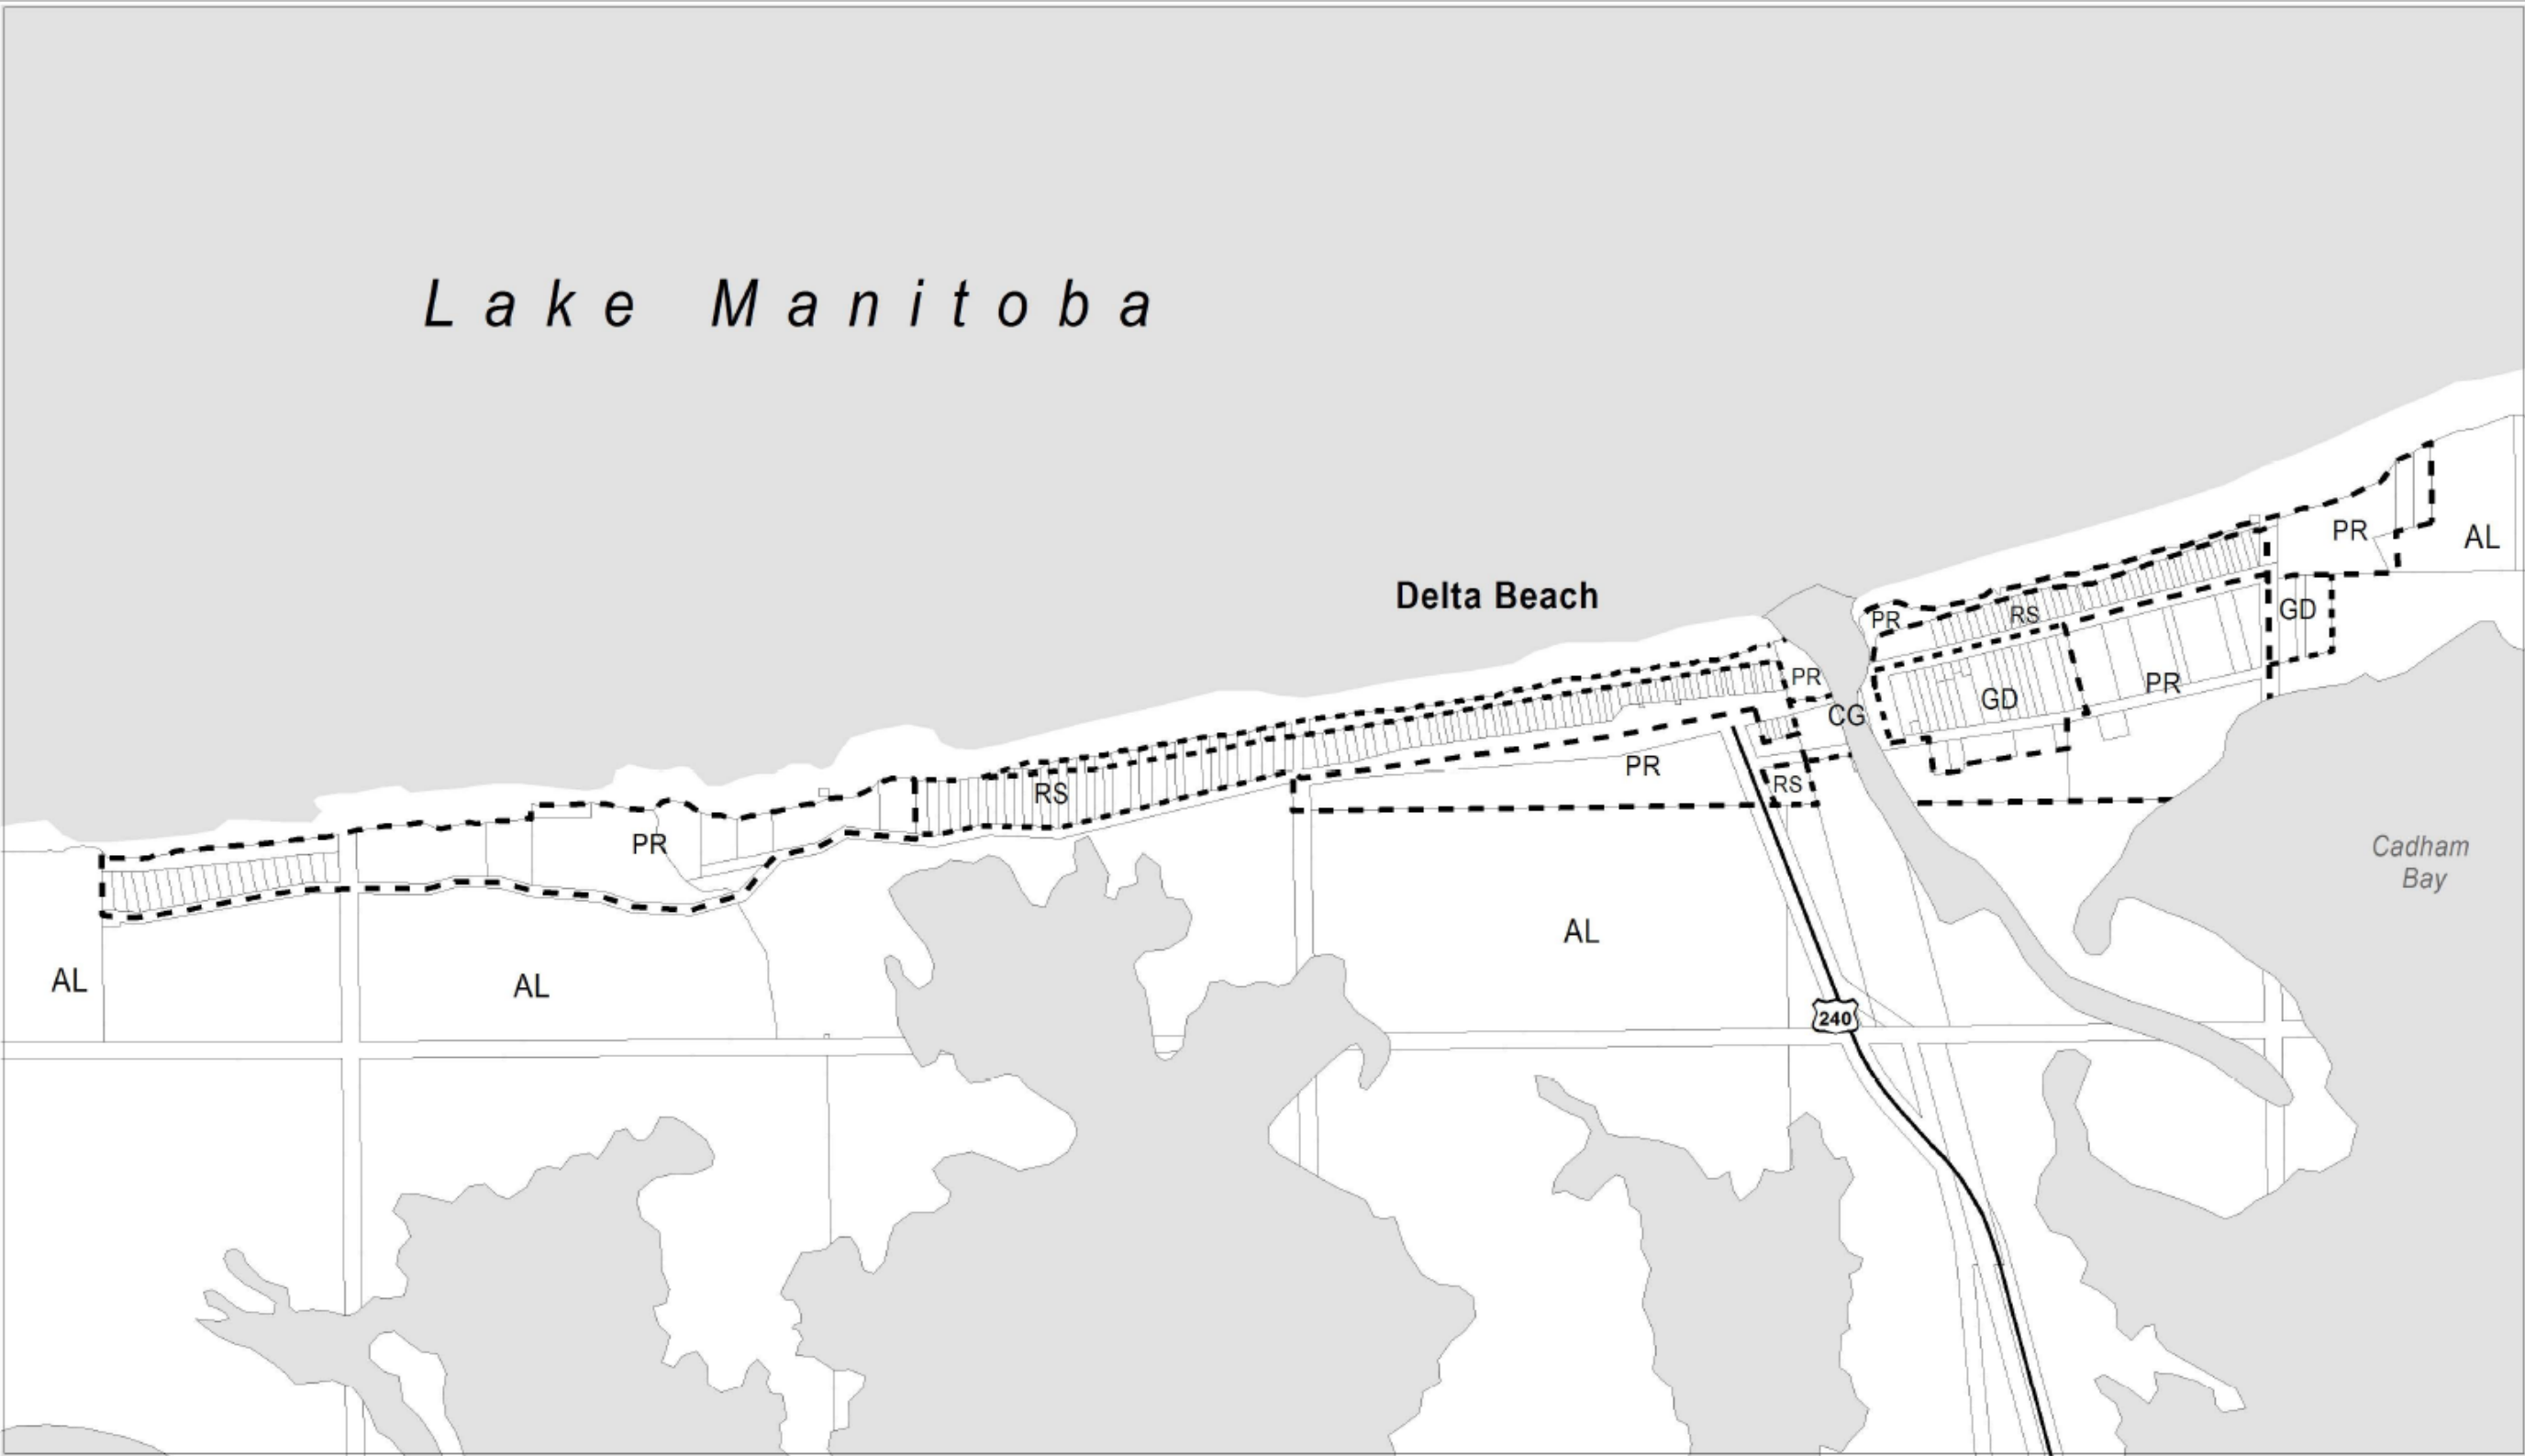

Reference Map 8 - Delta Beach Zonning

South Basin Lake Manitoba Secondary Planning Area

Legend

- Municipal Road
- Provincial Road
- Land Parcels
- - - Zoning
- - - Boundary

Zoning Designations

- GD - General Development
- AL - Agricultural Limited
- CG - General Commercial
- PR - Parks and Recreation
- RS - Seasonal Residential

N

UNIVERSITY OF MANITOBA

September 2008
Source: Manitoba Land Initiative