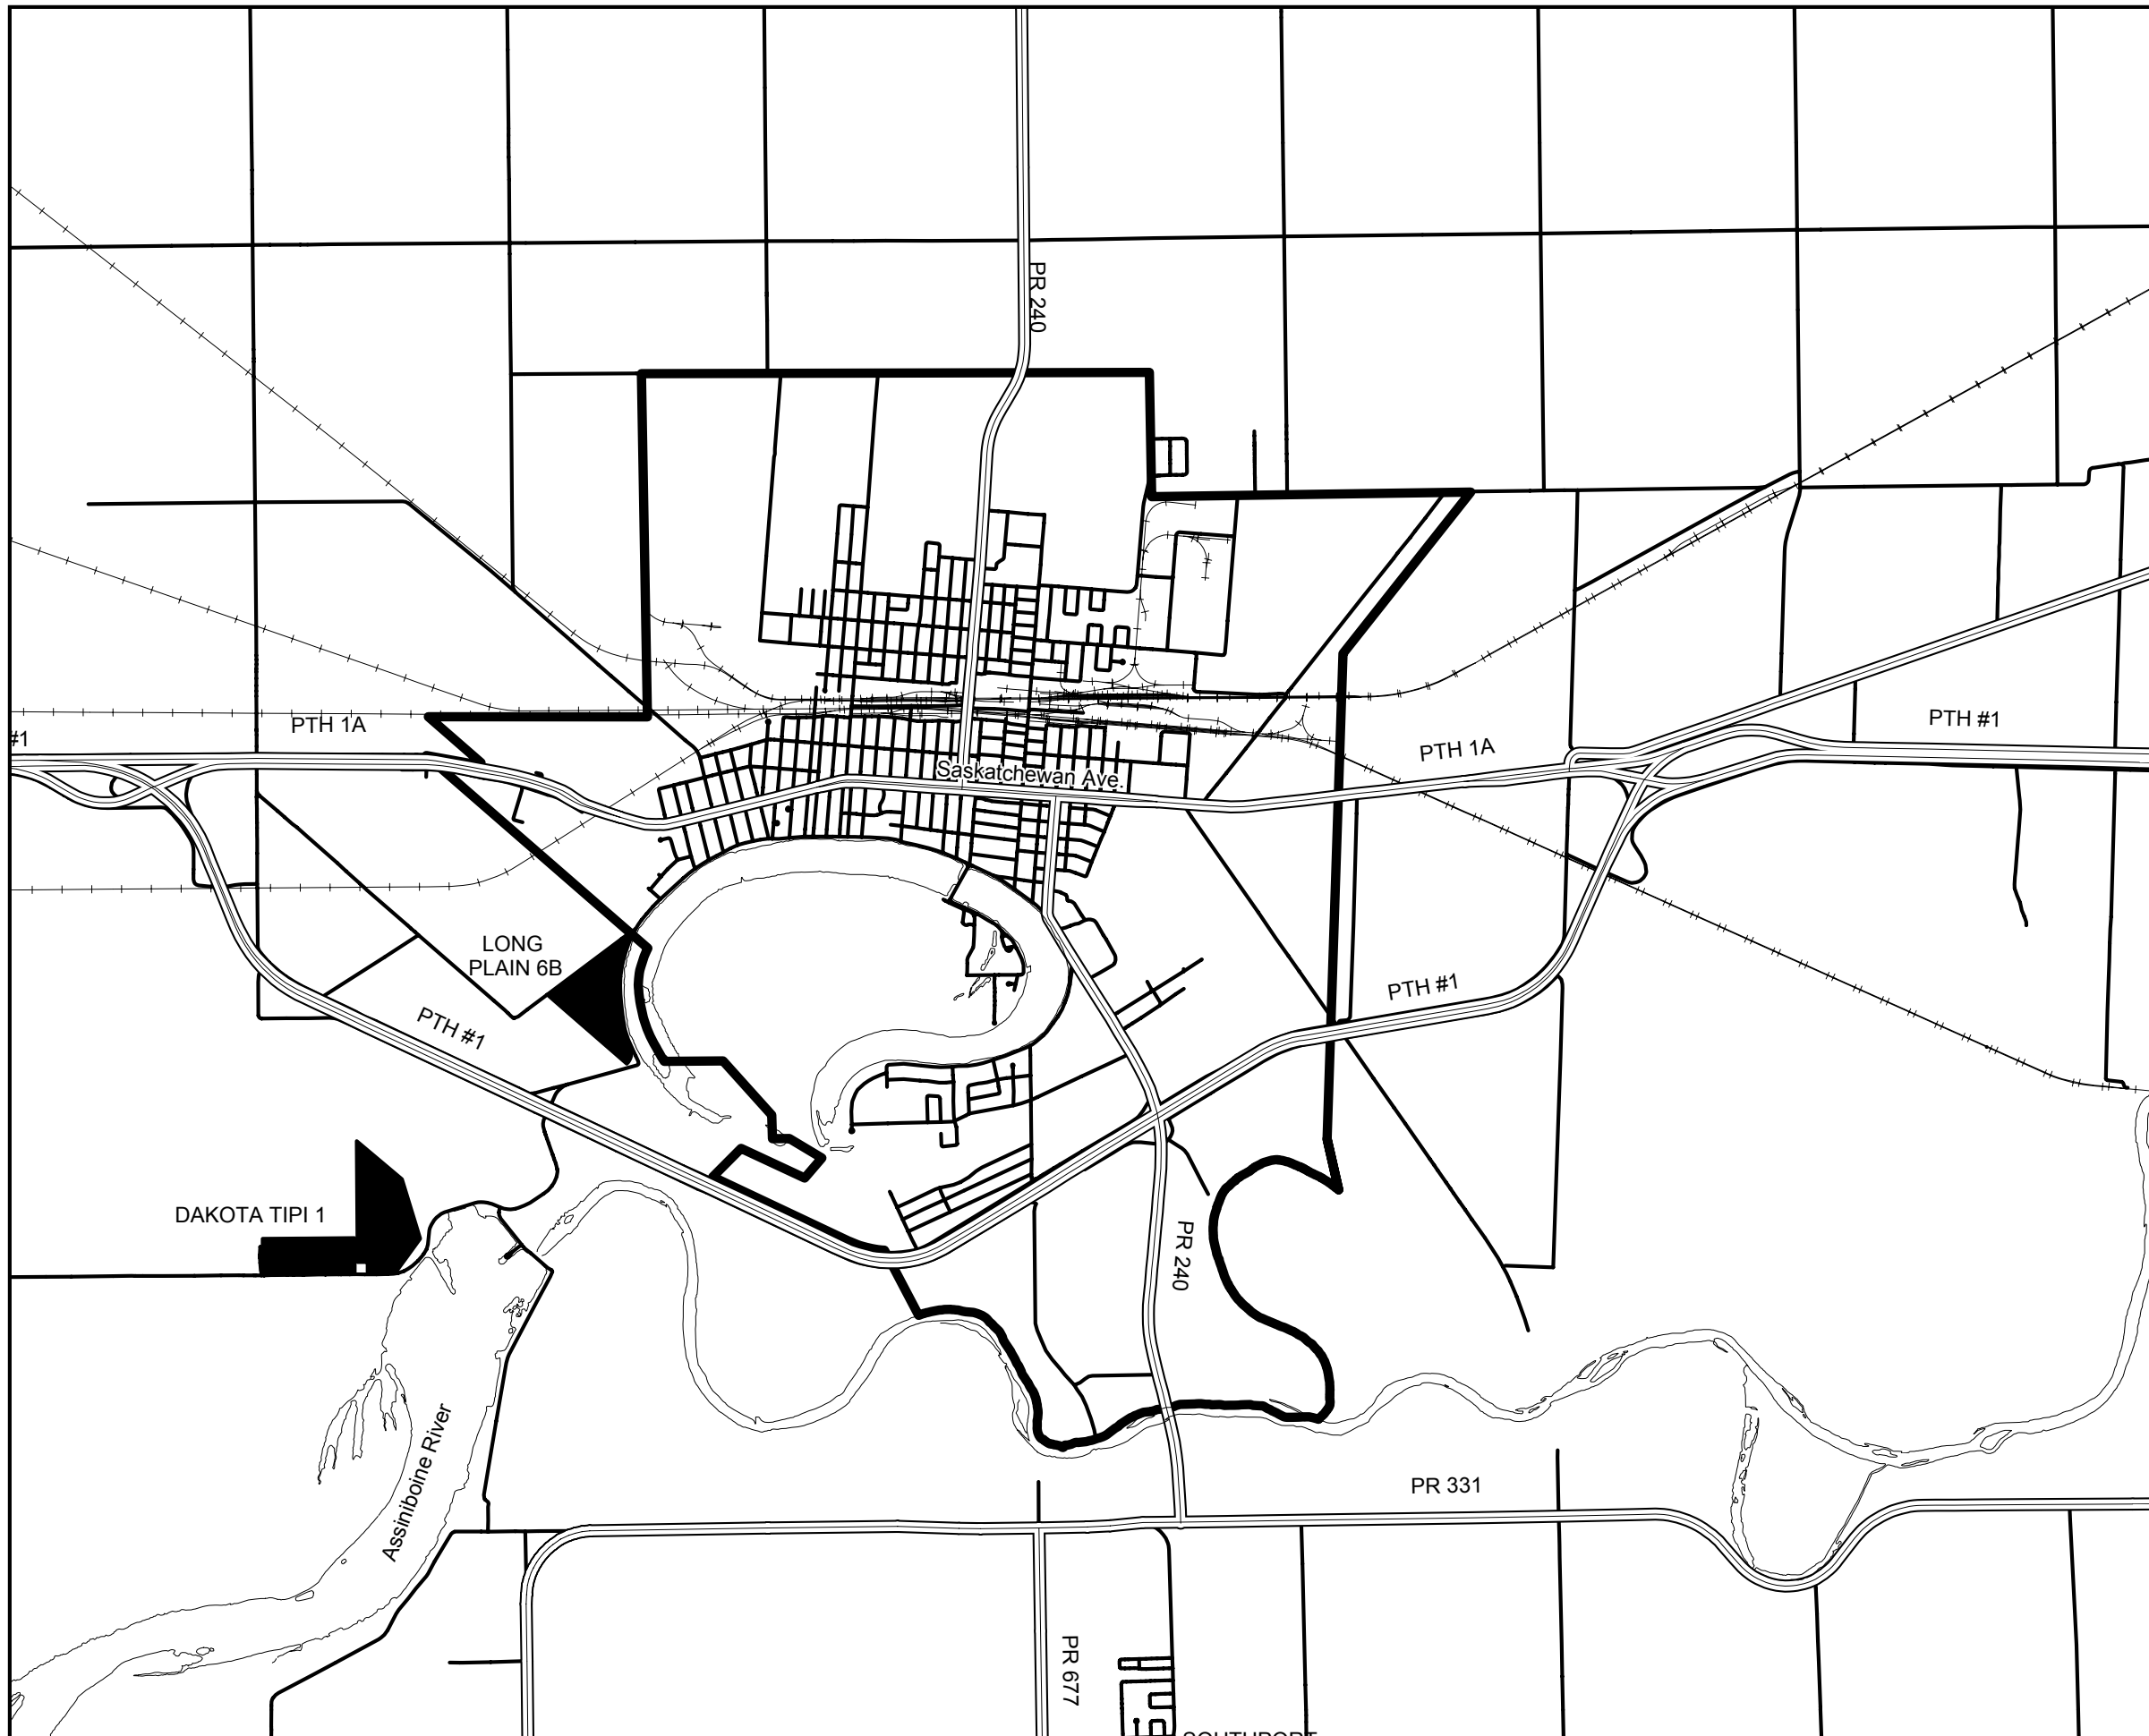

Portage la Prairie Planning District

District Development Plan Inventory Report

REFERENCE MAP 4

Existing City and
Provincial Transportation
Connections

Map Legend

-  City of Portage la Prairie Boundary
-  Provincial Highways
-  Railway
-  First Nation Reserve Territories

Lombard North Group (1984) Ltd.
Planners & Landscape Architects
Date: February 2005
Source: Manitoba Land Initiative and
DataLink Mapping Technologies