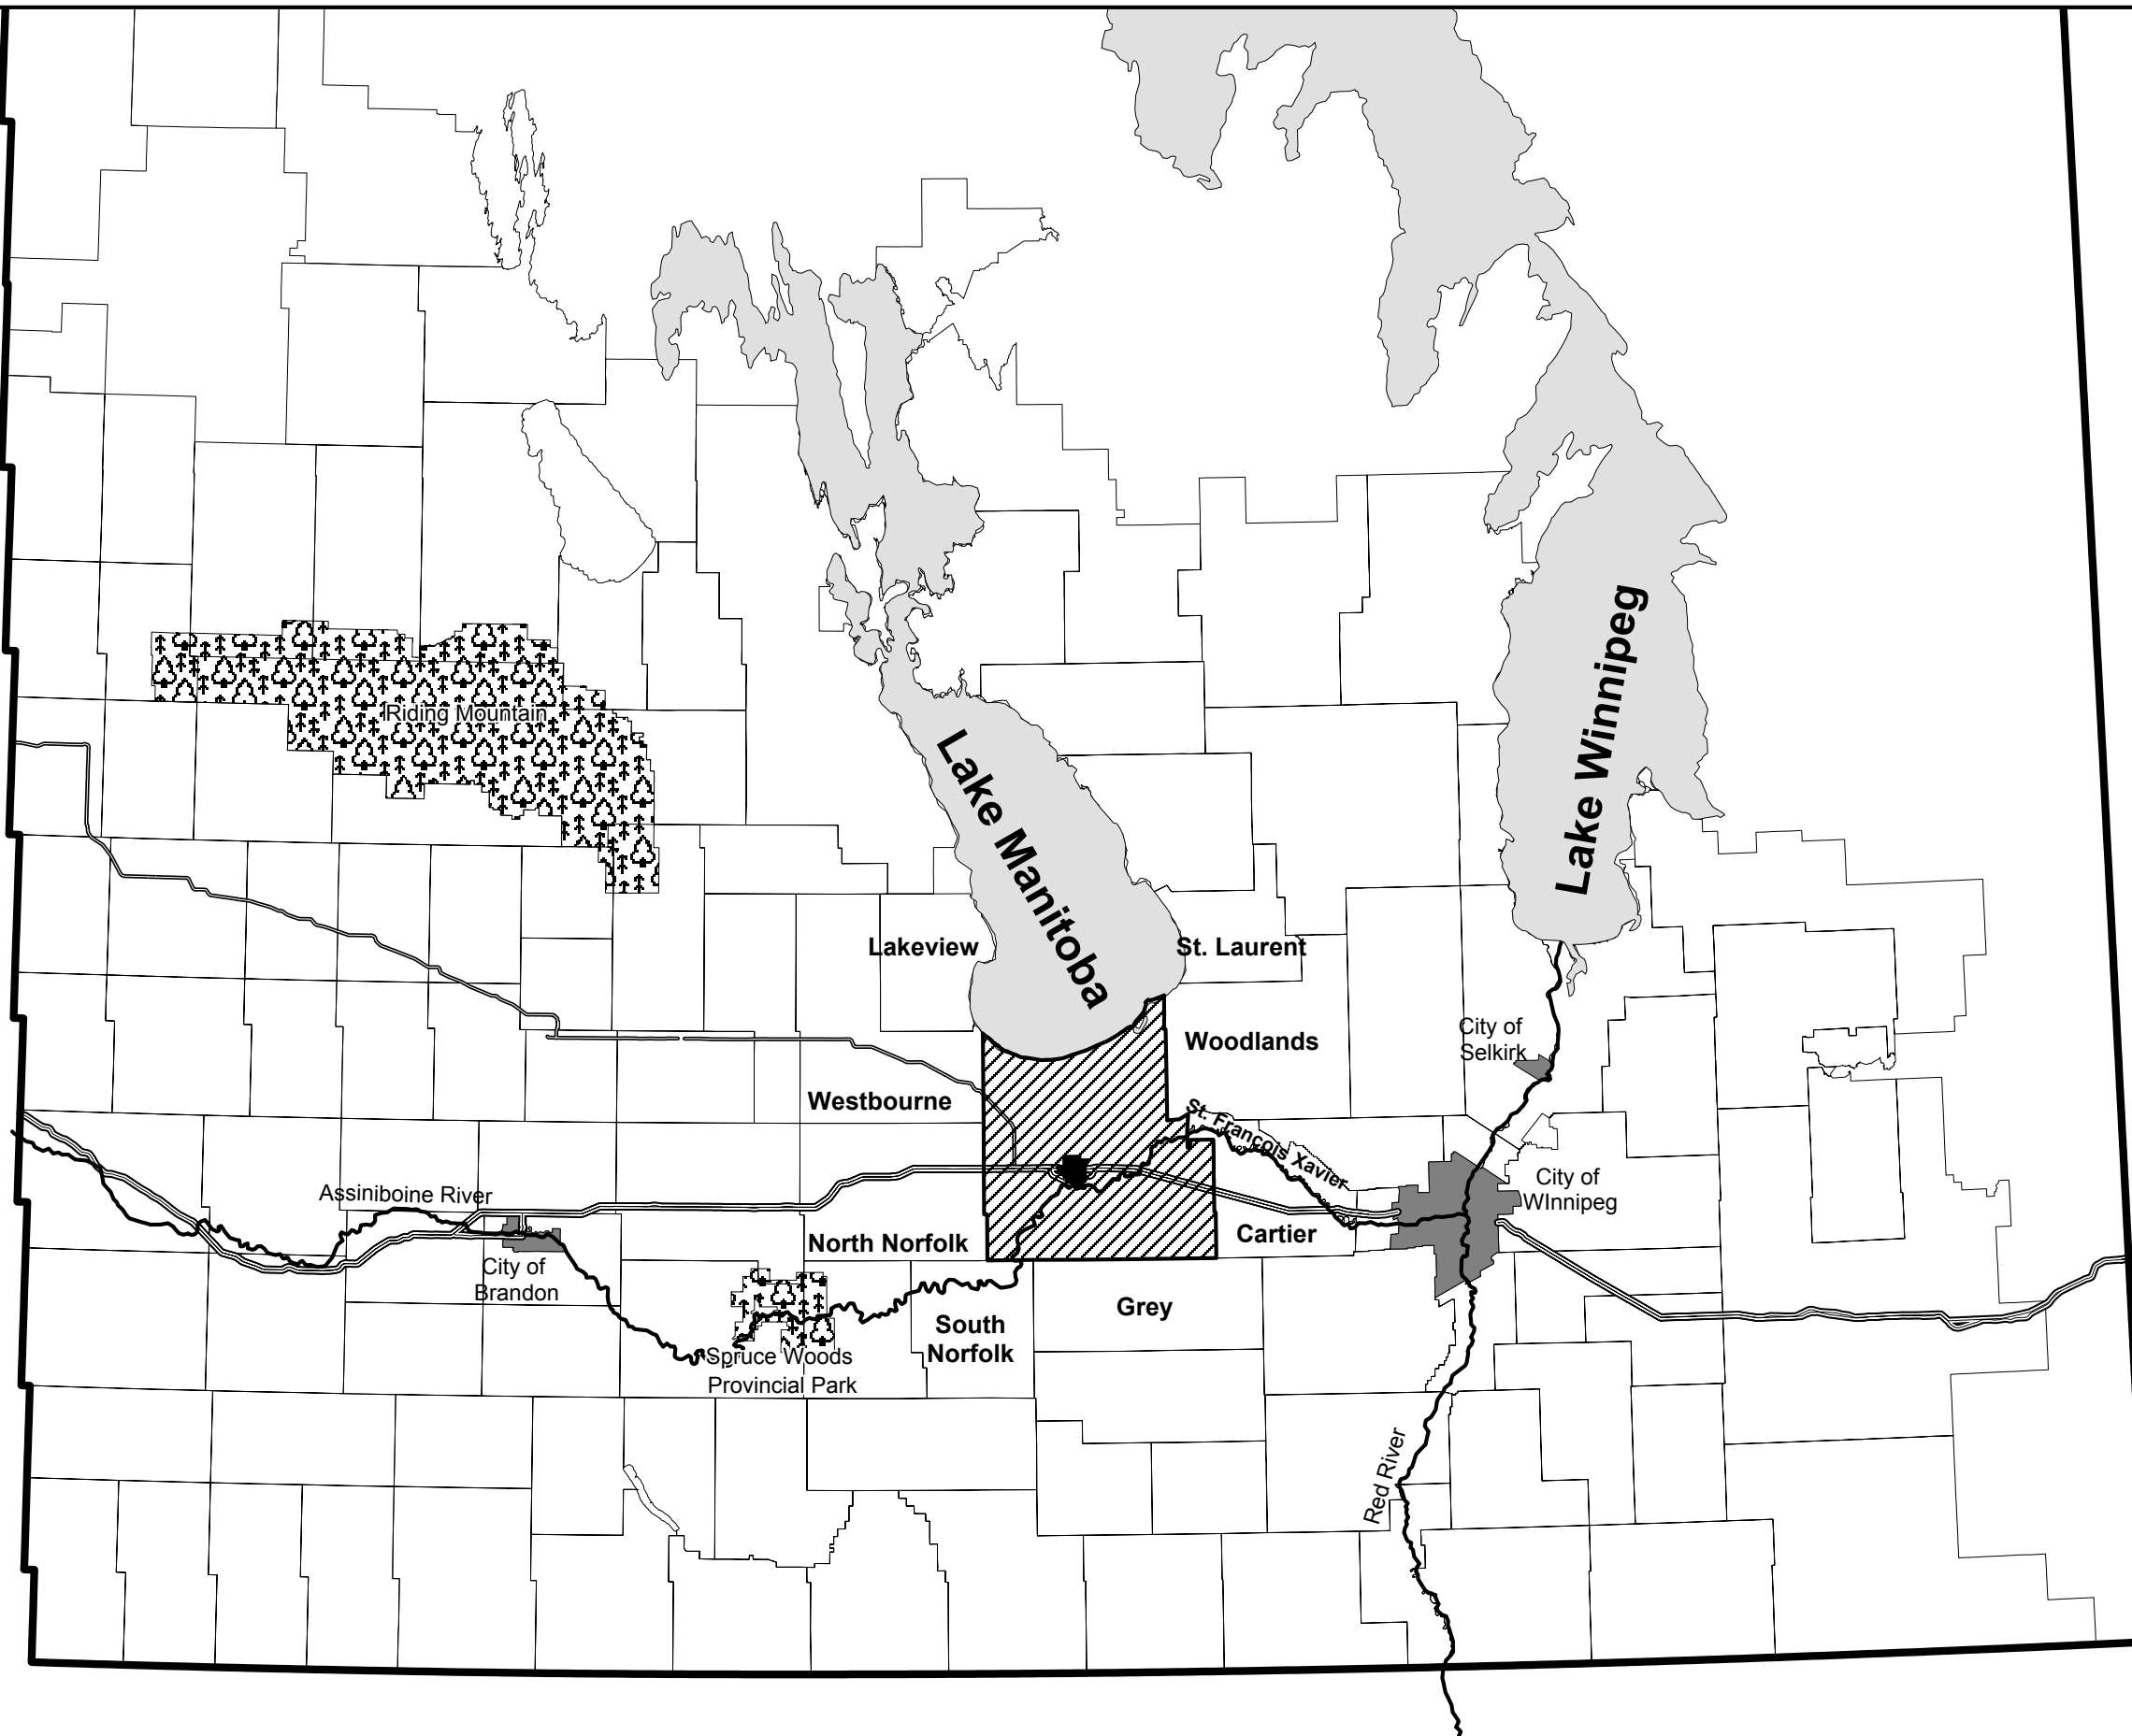

Portage la Prairie Planning District

District Development Plan

REFERENCE MAP 1 Regional Setting

Map Legend

-  Province of Manitoba Boundary
-  Rural Municipality Boundaries
-  Rural Municipality of Portage la Prairie Planning District
-  City of Portage la Prairie
-  Provincial Parks
-  Trans Canada Highway No. 1
-  Yellowhead Highway No. 16

Lombard North Group (1984) Ltd.
Planners & Landscape Architects
Date: February 2005
Source: Manitoba Land Initiative