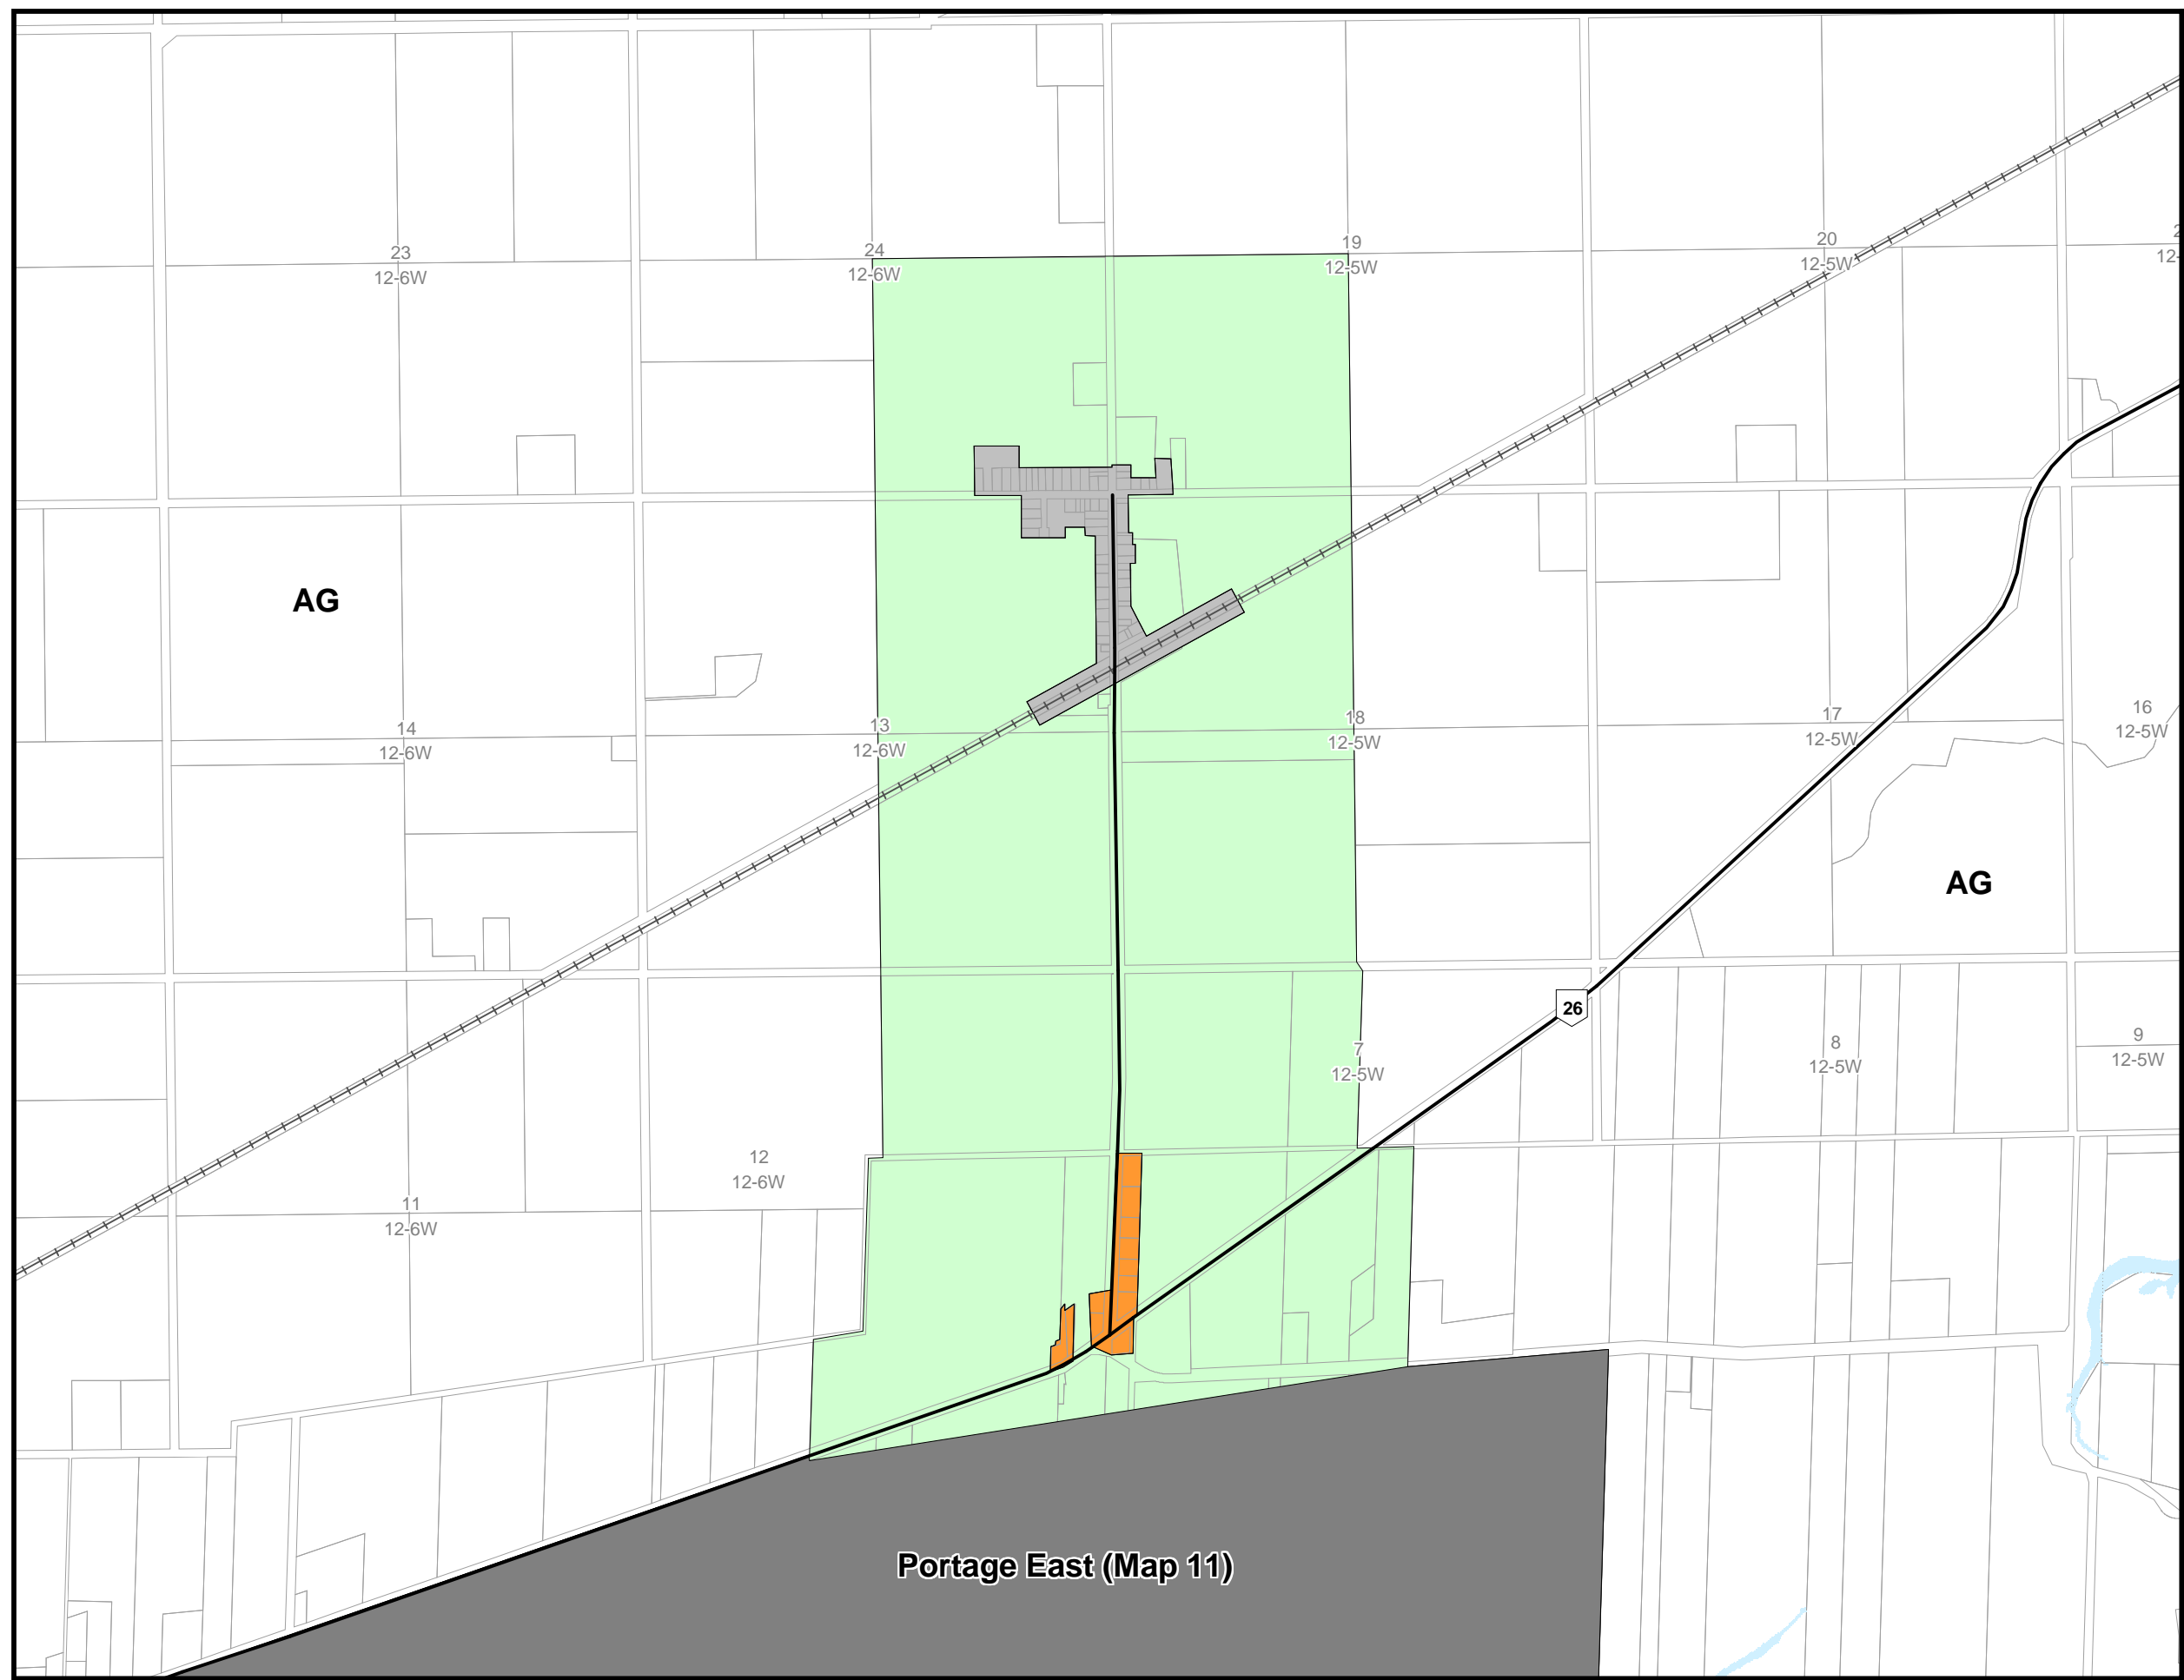

RM of Portage la Prairie Zoning By-law 3096

ZONING MAP 7 High Bluff

LEGEND

- AG - Agricultural General Zone
- AL - Agricultural Limited Zone
- CG - Commercial General Zone
- CH - Commercial Highway Zone
- GD - General Development Zone
- M - Manufacturing/Industrial Zone
- MP - Industrial Poplar Bluff Zone
- MS - Industrial Southport Zone
- PR - Parks & Recreation Zone
- RMH - Residential Mobile Home Zone
- RR - Rural Residential Zone
- RS - Residential Seasonal Zone
- RU - Residential Urban Zone

- Municipal Boundary
- Provincial Highways
- Railway

- First Nations Land
- Portage Diversion

Updated May 2015

Portage East (Map 11)