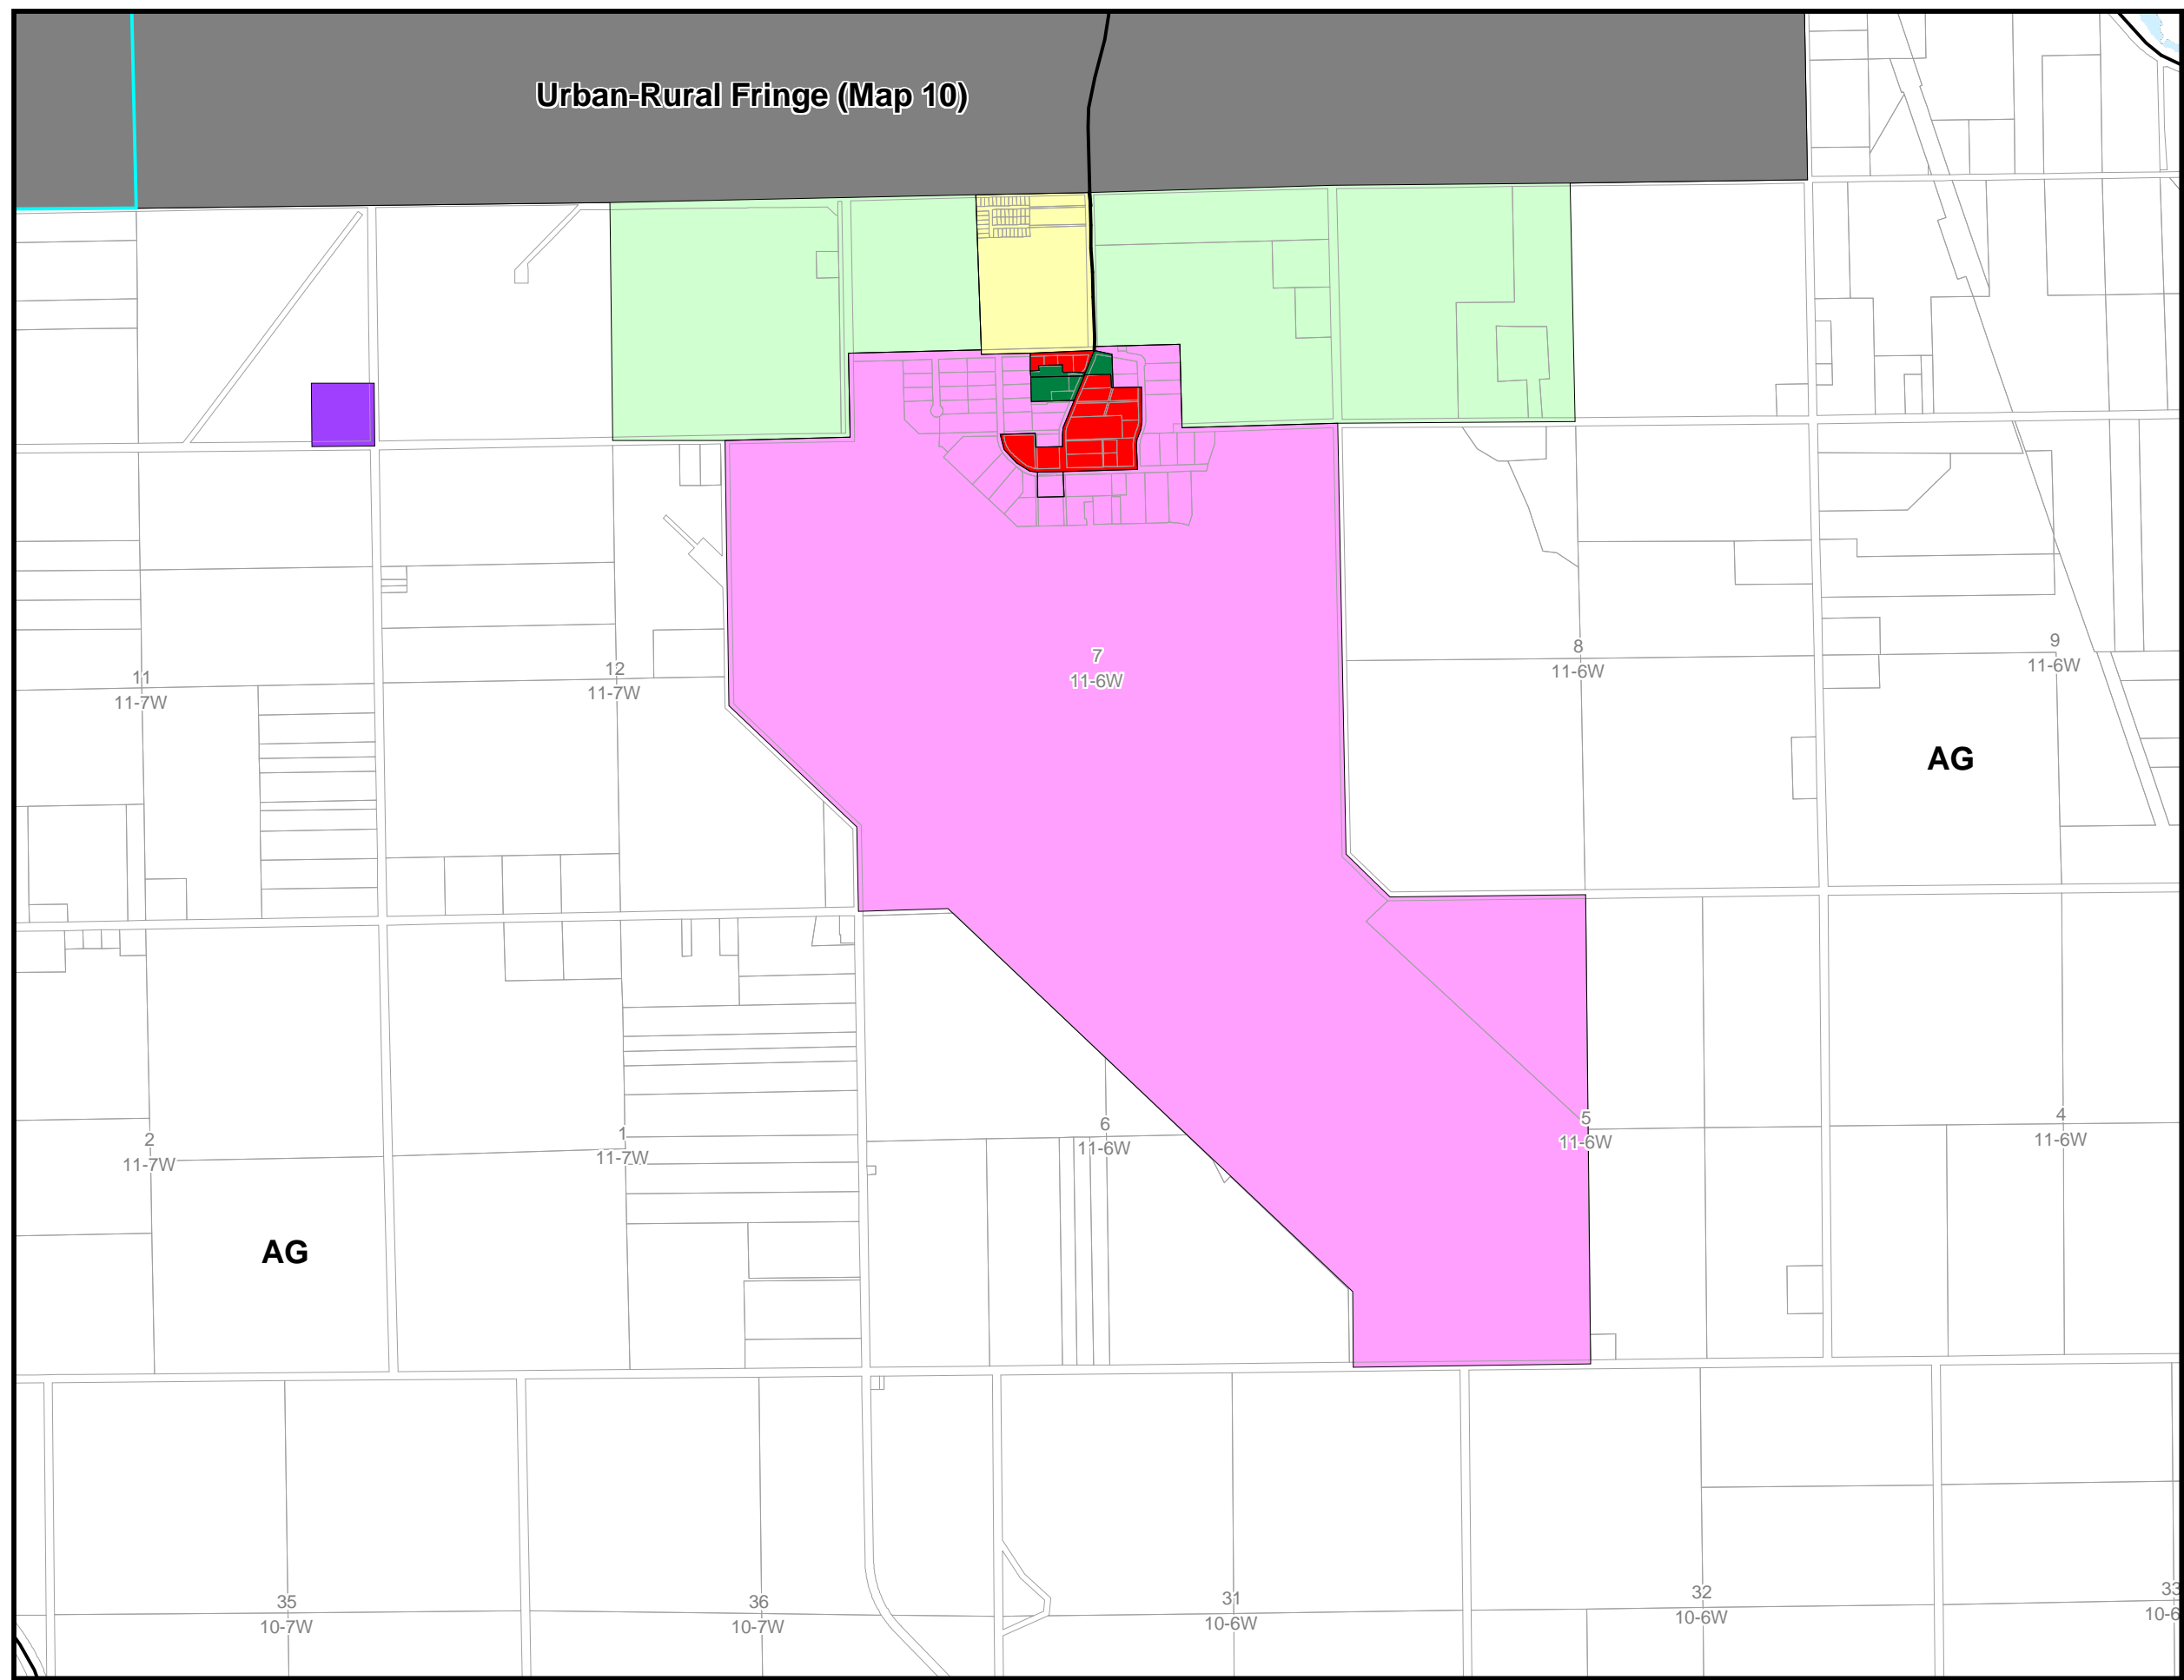

Urban-Rural Fringe (Map 10)

RM of Portage la Prairie
Zoning By-law 3096

ZONING MAP 12
Southport

LEGEND

- AG - Agricultural General Zone
- AL - Agricultural Limited Zone
- CG - Commercial General Zone
- CH - Commercial Highway Zone
- GD - General Development Zone
- M - Manufacturing/Industrial Zone
- MP - Industrial Poplar Bluff Zone
- MS - Industrial Southport Zone
- PR - Parks & Recreation Zone
- RMH - Residential Mobile Home Zone
- RR - Rural Residential Zone
- RS - Residential Seasonal Zone
- RU - Residential Urban Zone

- Municipal Boundary
- Provincial Highways
- Railway

- First Nations Land
- Portage Diversion

AG

AG

Updated May 2016