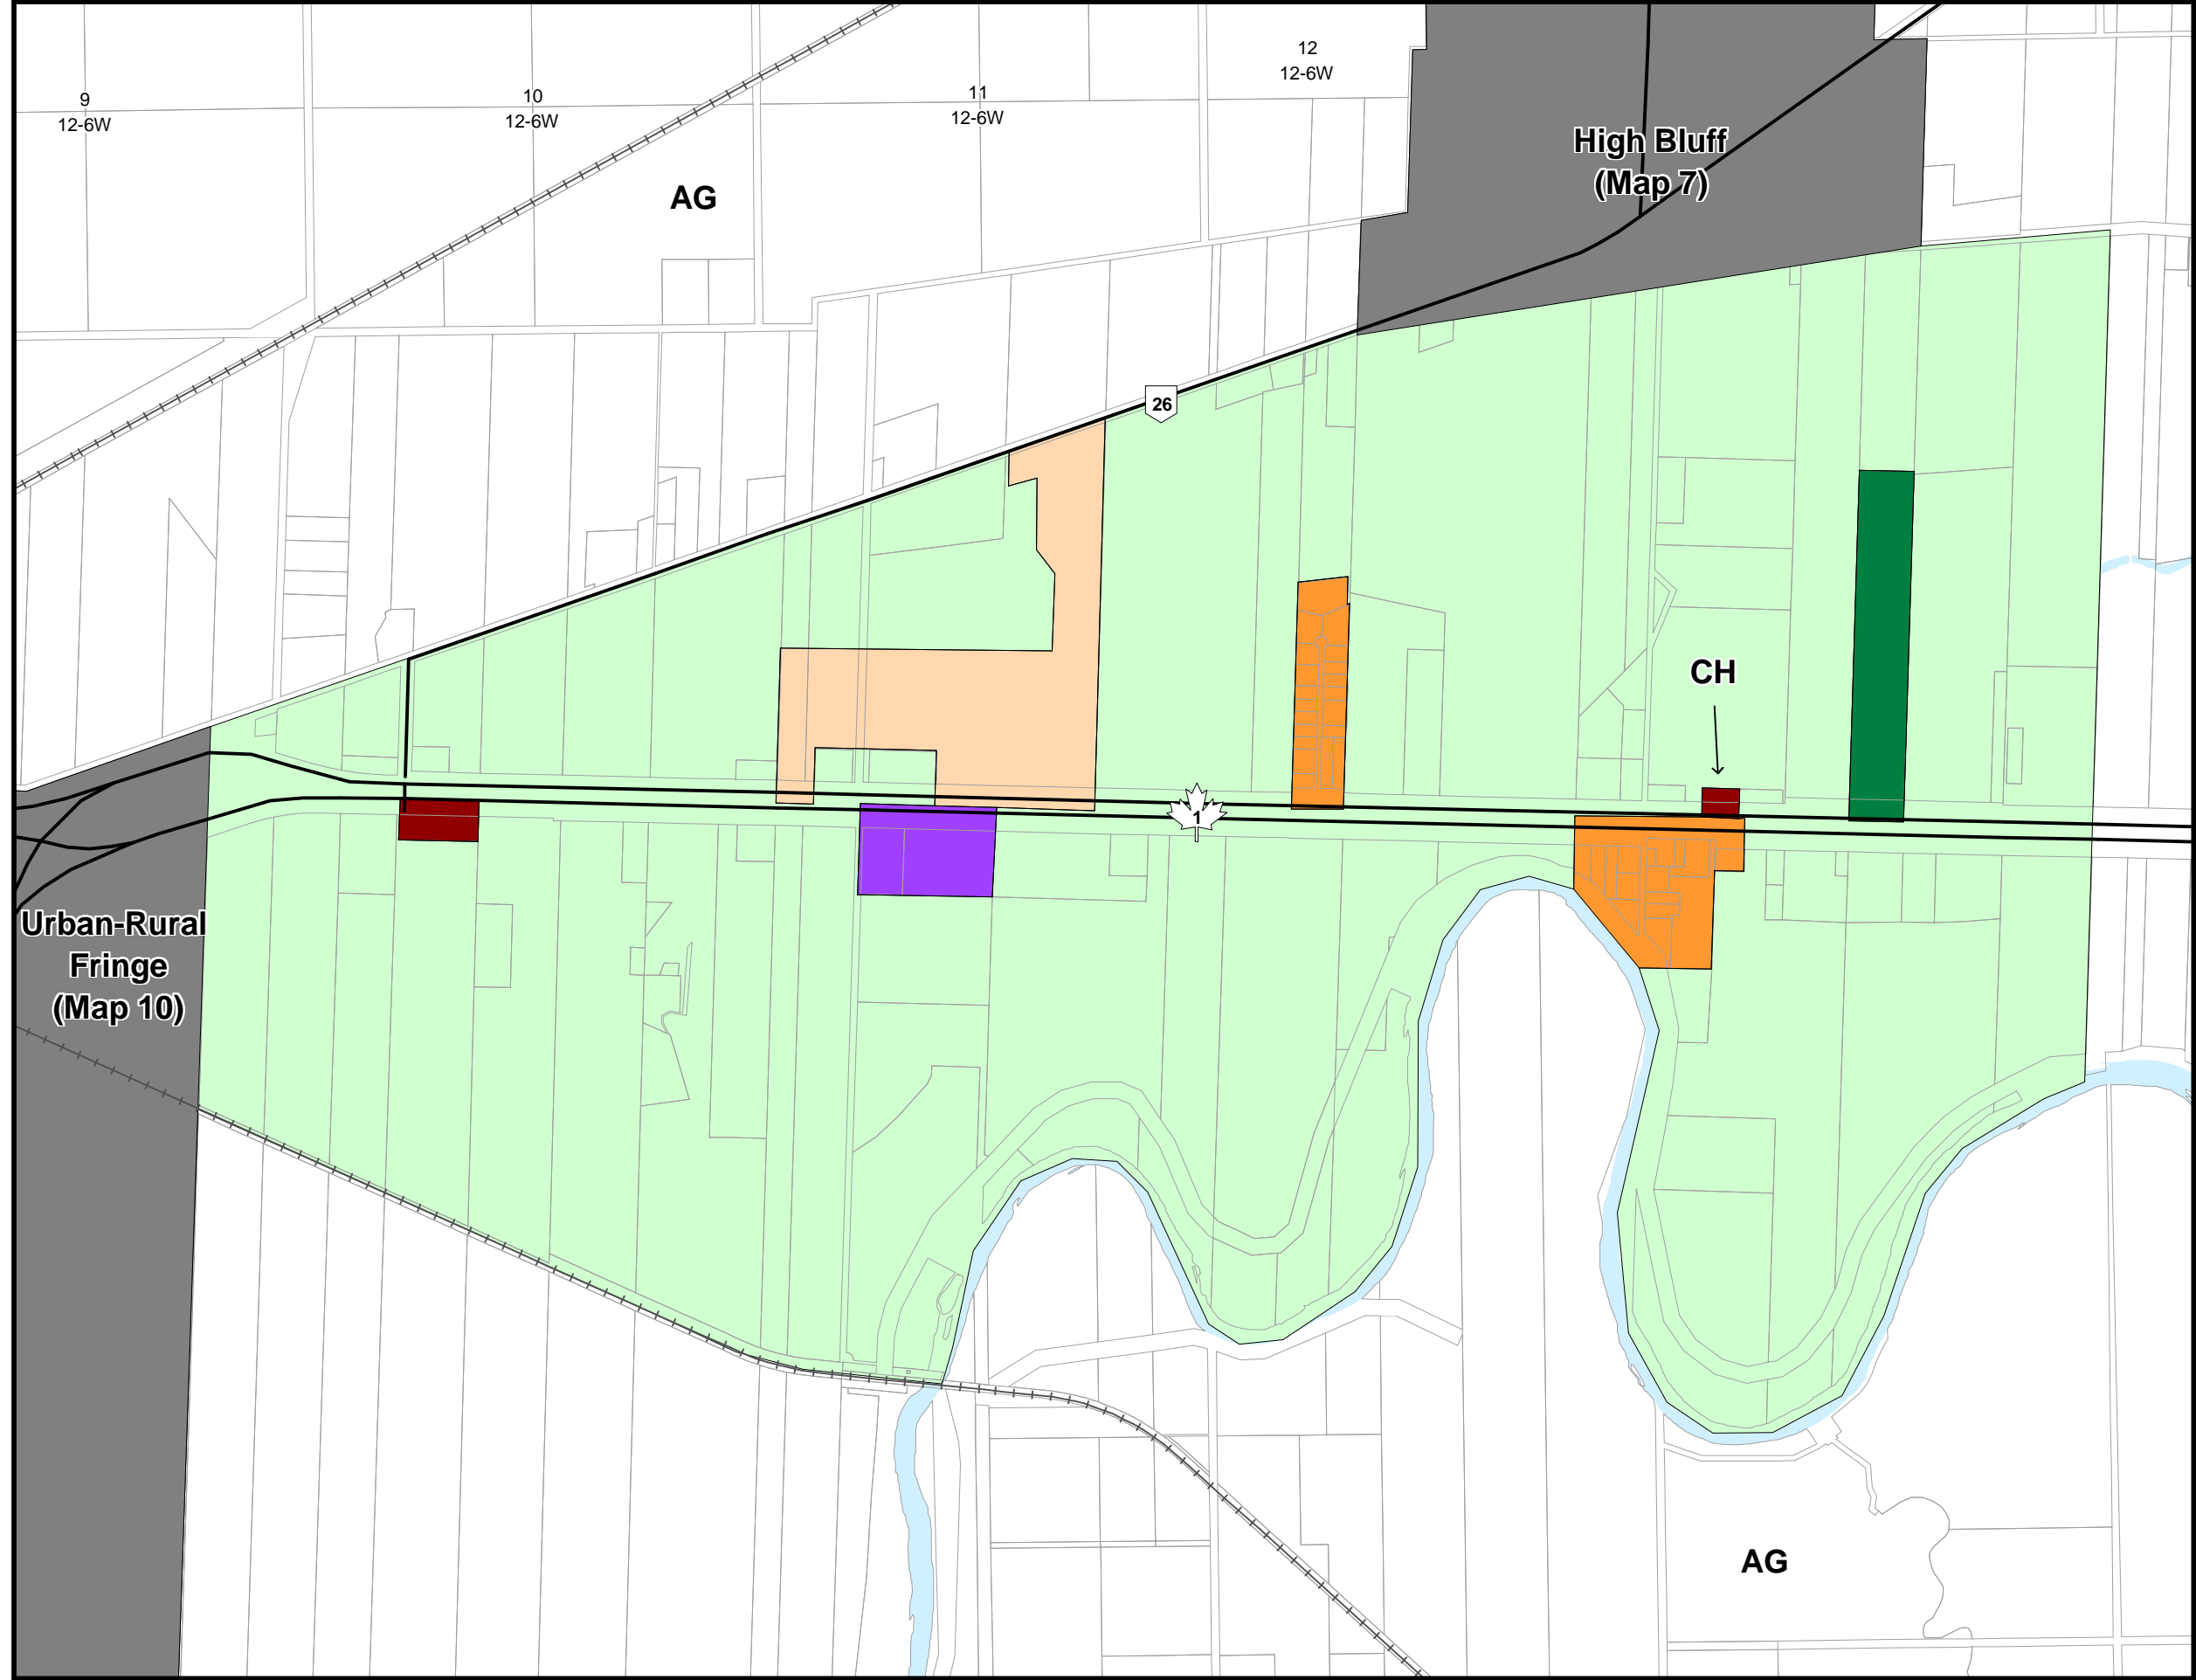

# RM of Portage la Prairie Zoning By-law 3096

## ZONING MAP 11 Portage East

### LEGEND

- AG - Agricultural General Zone
- AL - Agricultural Limited Zone
- CG - Commercial General Zone
- CH - Commercial Highway Zone
- GD - General Development Zone
- M - Manufacturing/Industrial Zone
- MP - Industrial Poplar Bluff Zone
- MS - Industrial Southport Zone
- PR - Parks & Recreation Zone
- RMH - Residential Mobile Home Zone
- RR - Rural Residential Zone
- RS - Residential Seasonal Zone
- RU - Residential Urban Zone

- Municipal Boundary
- Provincial Highways
- Railway

- First Nations Land
- Portage Diversion

Updated May 2015