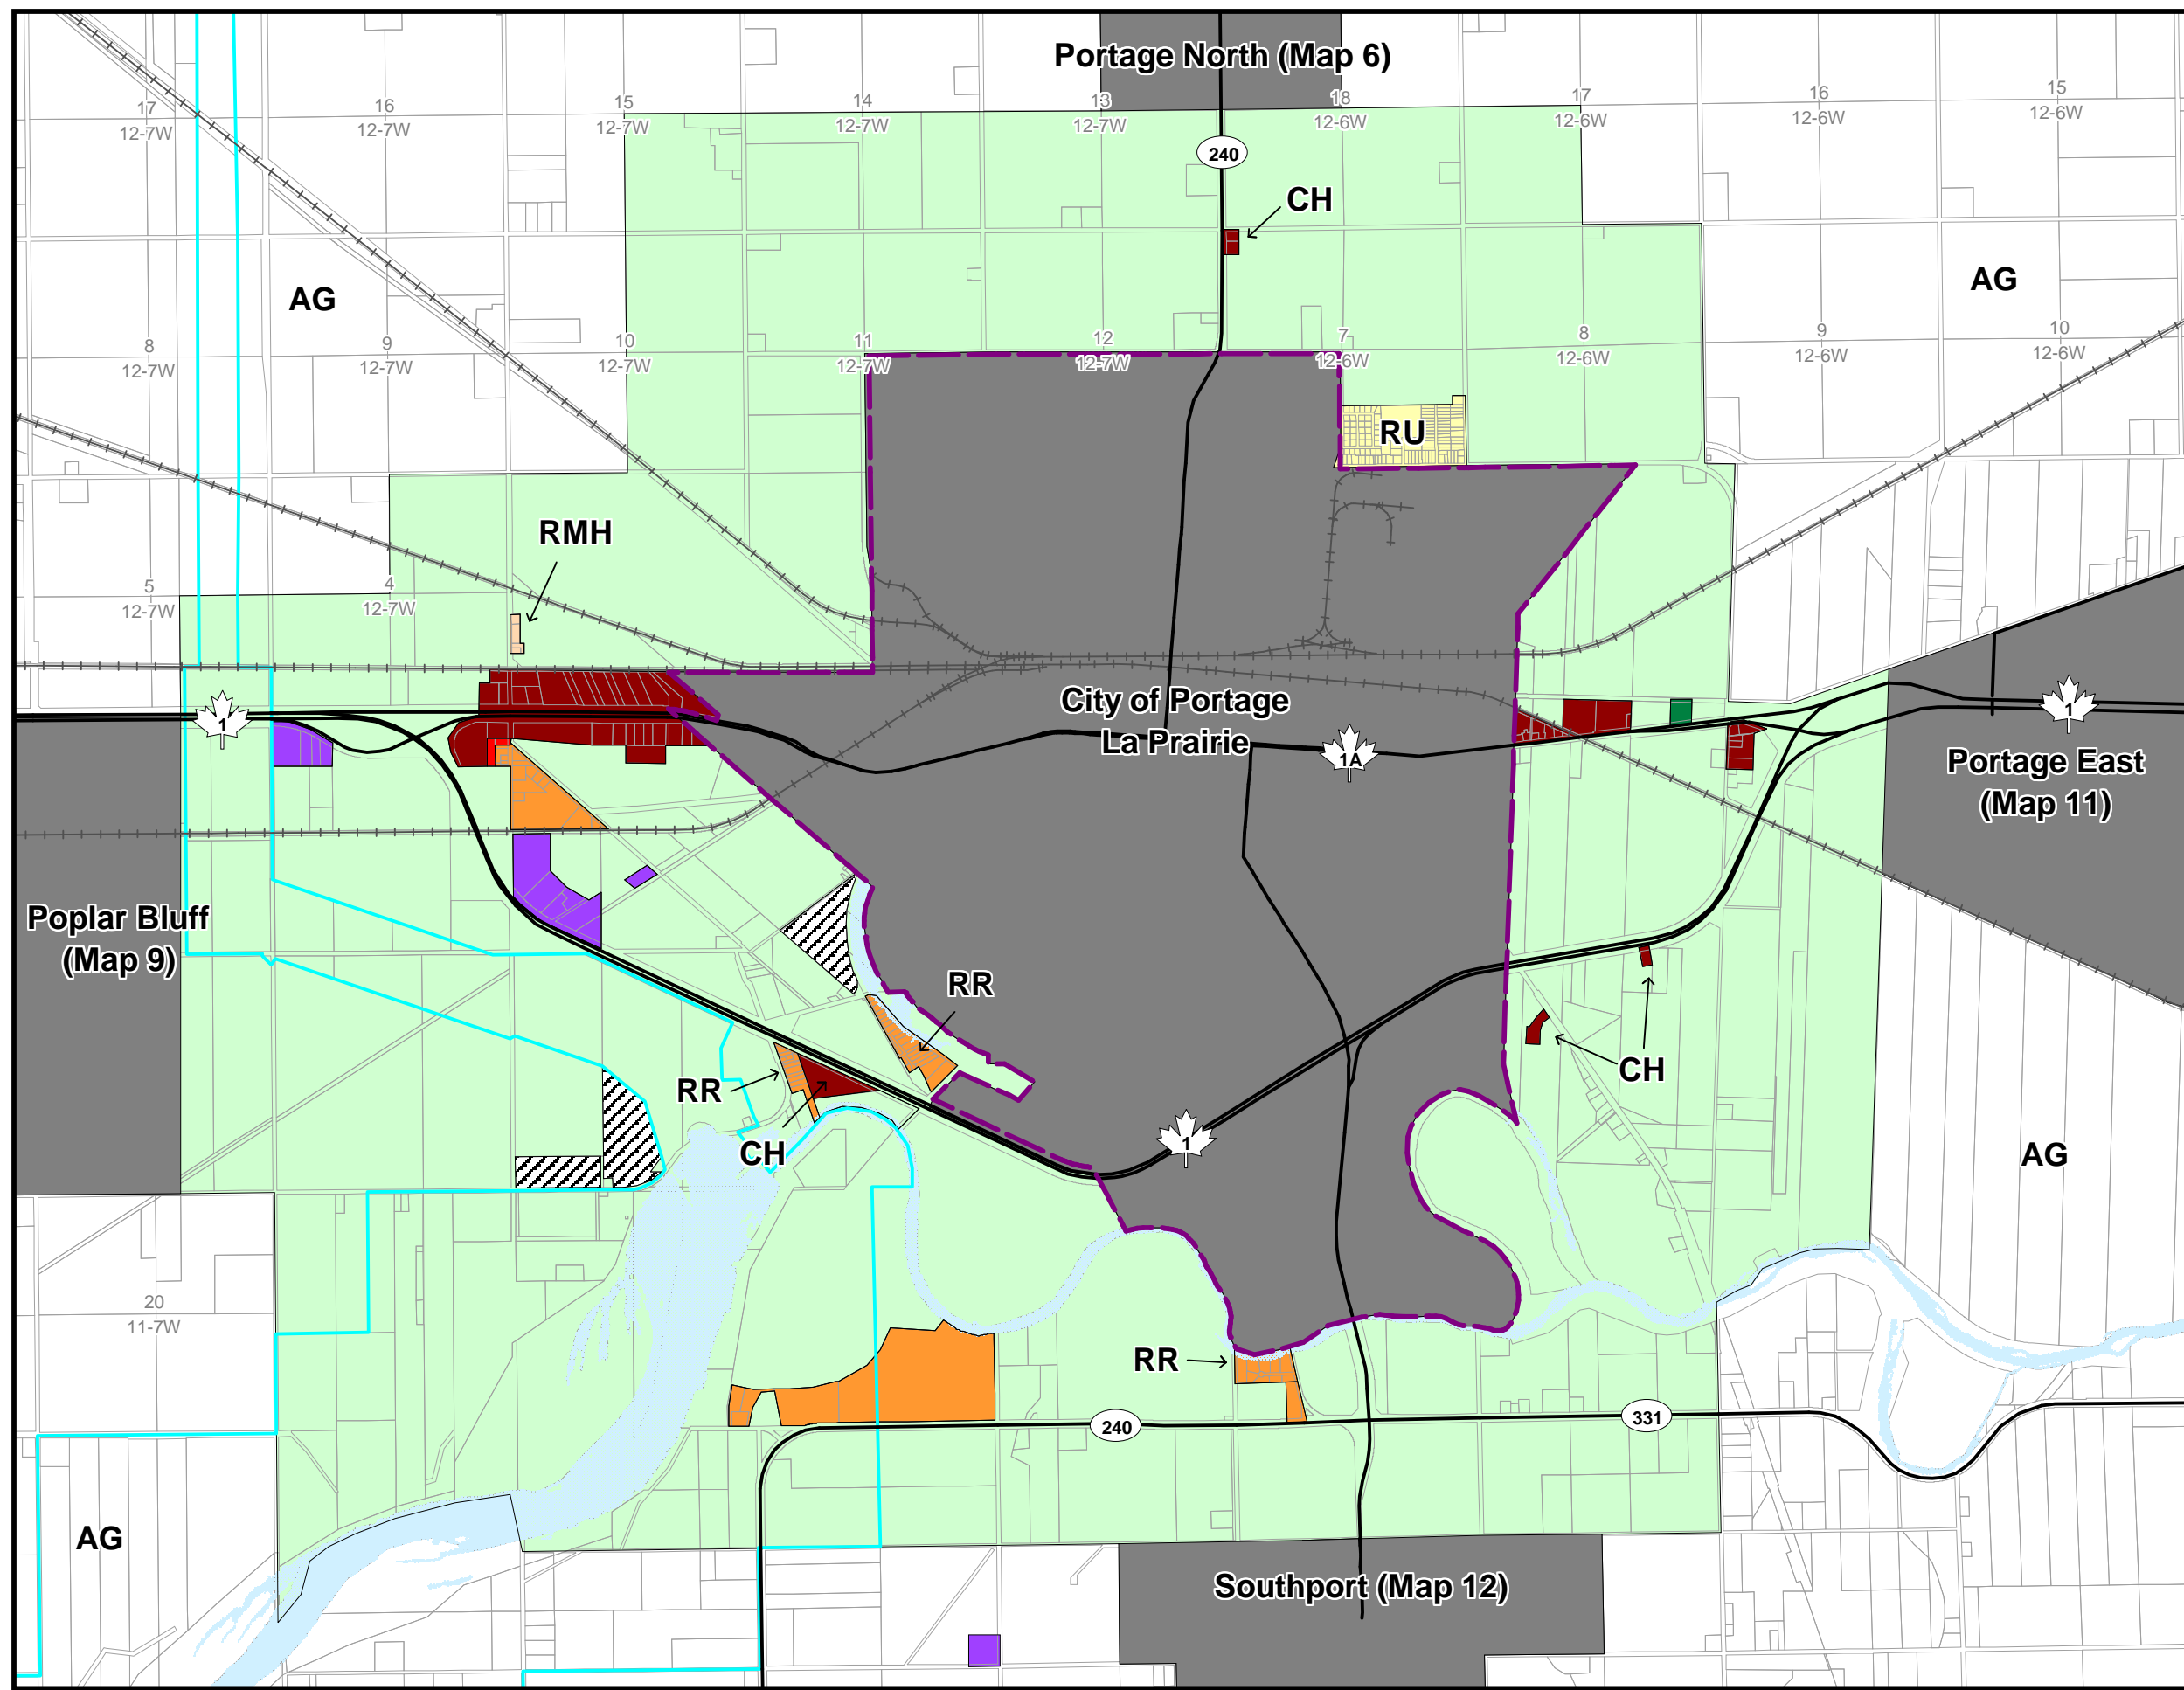

# RM of Portage la Prairie Zoning By-law 3096

## ZONING MAP 10 Portage Urban-Rural Fringe Area

- LEGEND**
- AG - Agricultural General Zone
  - AL - Agricultural Limited Zone
  - CG - Commercial General Zone
  - CH - Commercial Highway Zone
  - GD - General Development Zone
  - M - Manufacturing/Industrial Zone
  - MP - Industrial Poplar Bluff Zone
  - MS - Industrial Southport Zone
  - PR - Parks & Recreation Zone
  - RMH - Residential Mobile Home Zone
  - RR - Rural Residential Zone
  - RS - Residential Seasonal Zone
  - RU - Residential Urban Zone
- 
- Municipal Boundary
  - Provincial Highways
  - Railway
  - First Nations Land
  - Portage Diversion