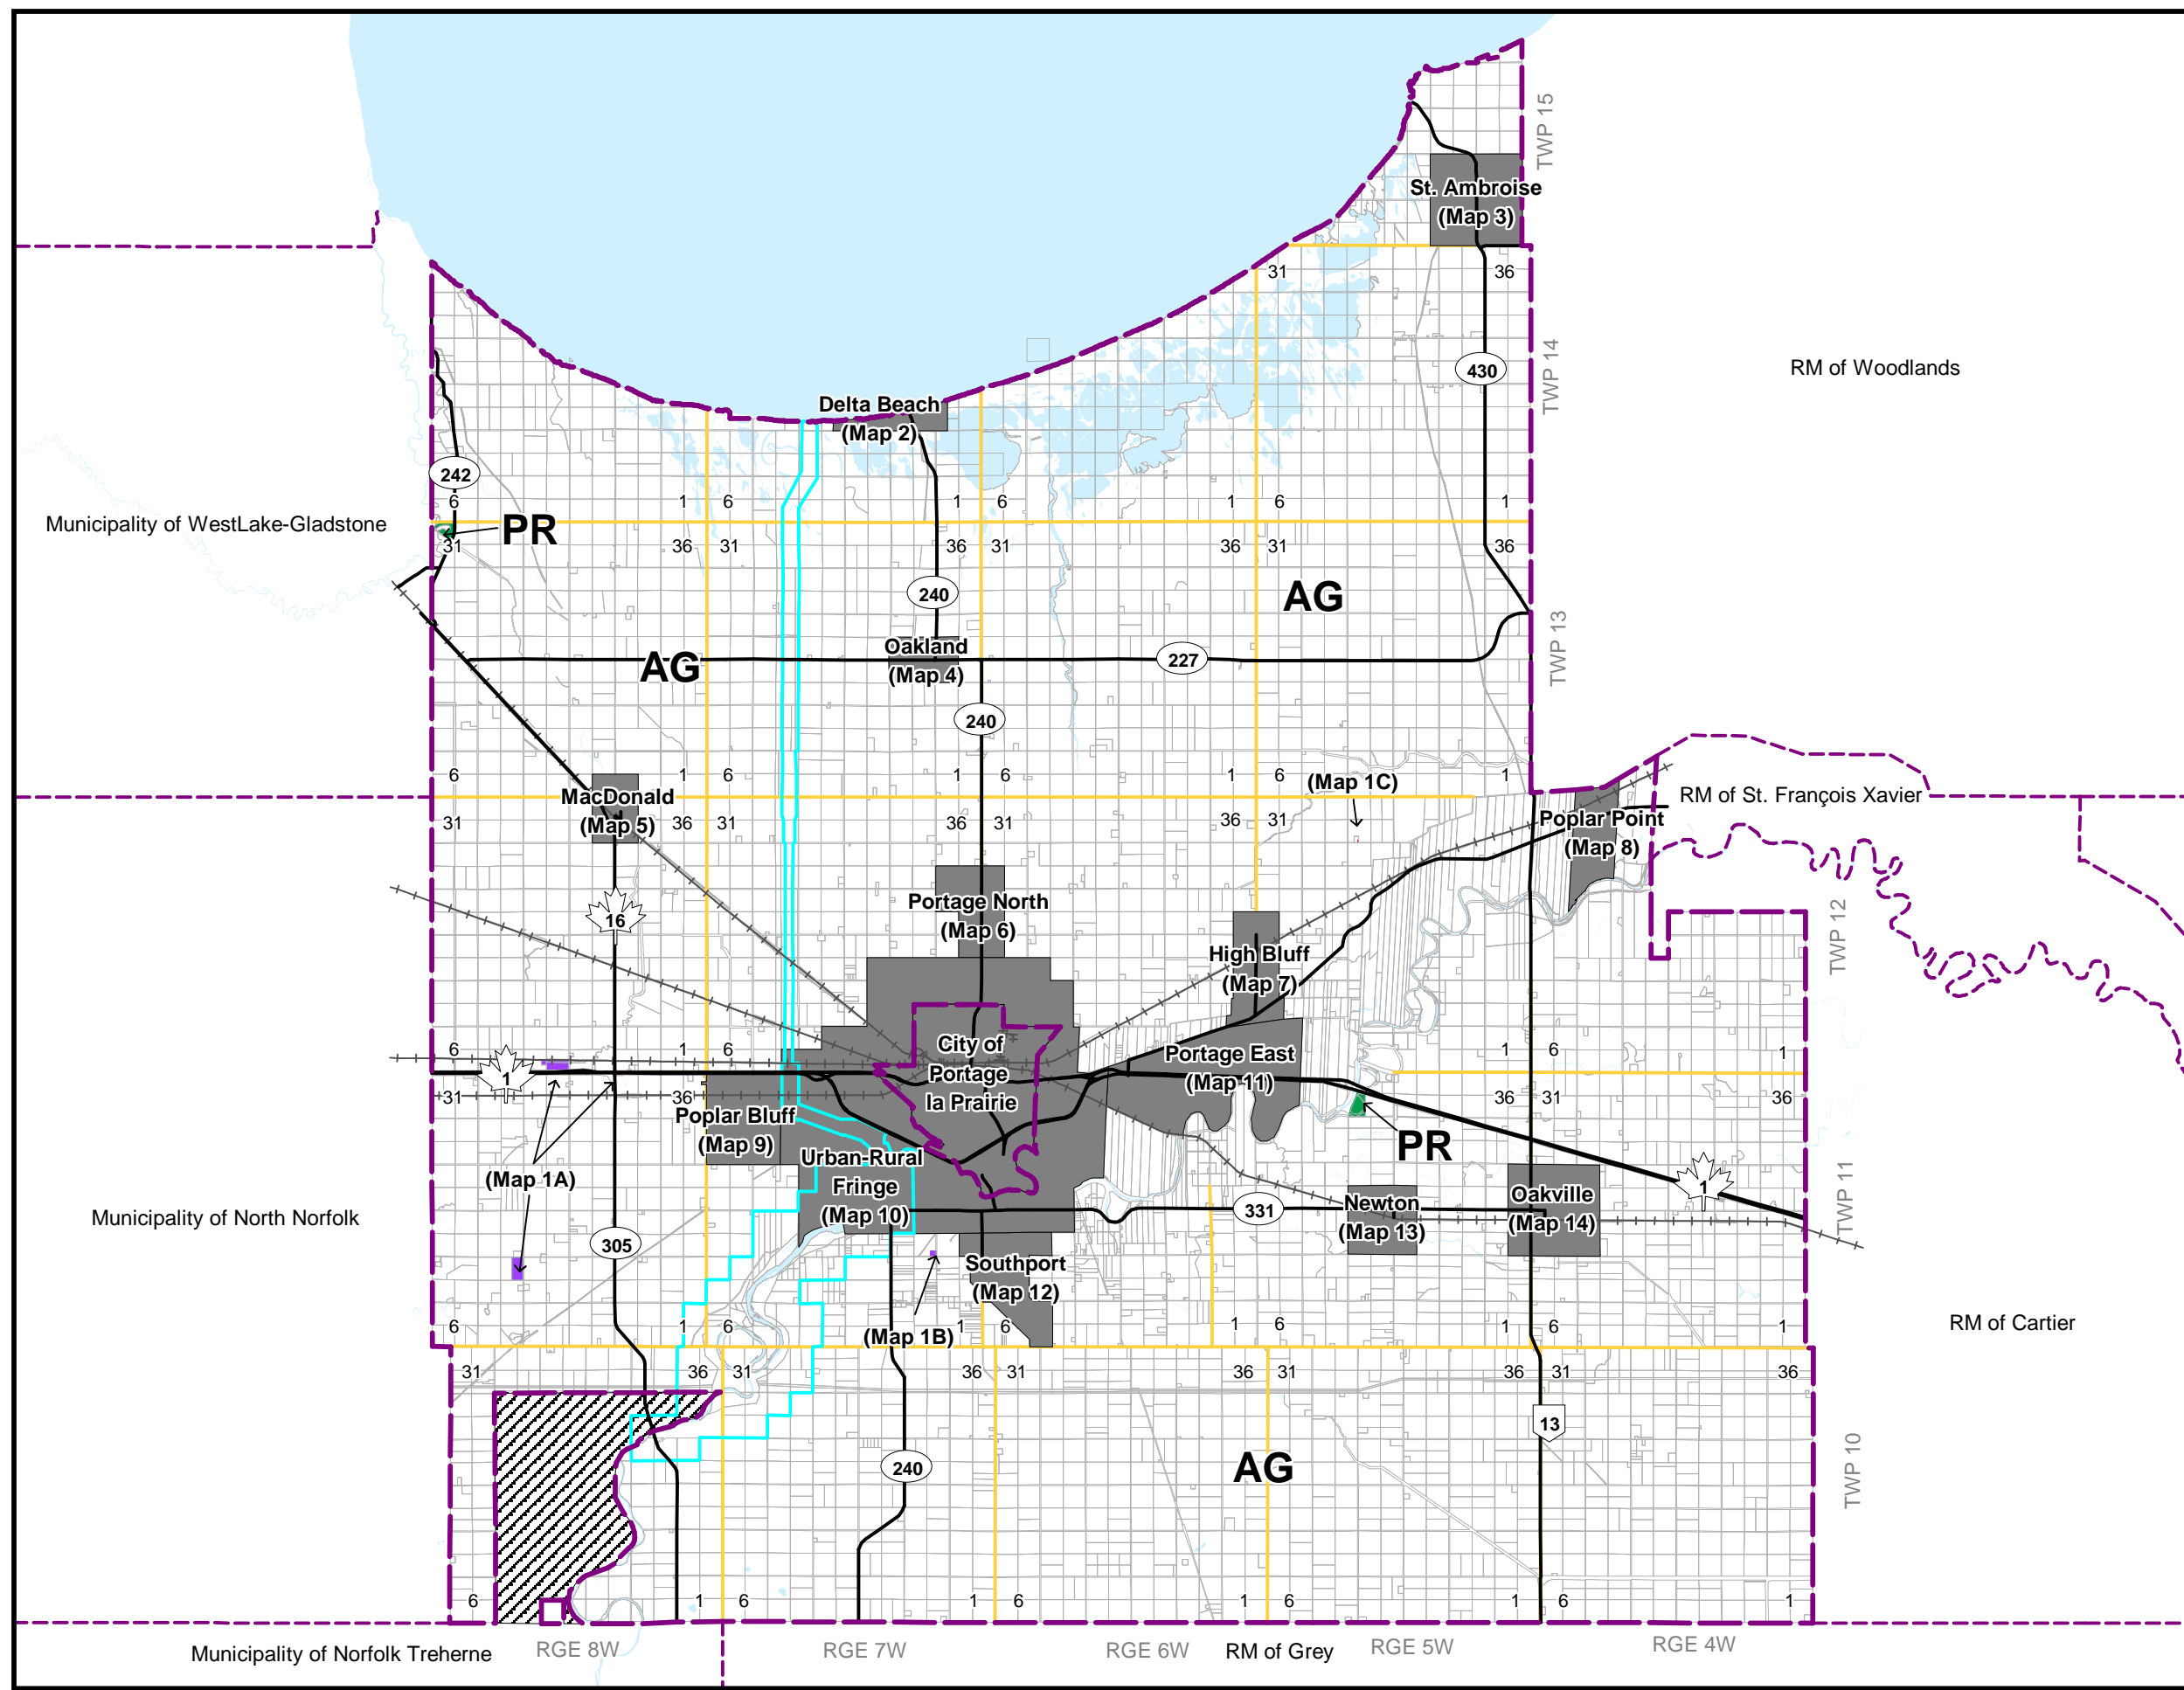

RM of Portage la Prairie Zoning By-law 3096

ZONING MAP 1 Rural Municipality

LEGEND

- AG - Agricultural General Zone
- AL - Agricultural Limited Zone
- CG - Commercial General Zone
- CH - Commercial Highway Zone
- GD - General Development Zone
- M - Manufacturing/Industrial Zone
- MP - Industrial Poplar Bluff Zone
- MS - Industrial Southport Zone
- PR - Parks & Recreation Zone
- RMH - Residential Mobile Home Zone
- RR - Rural Residential Zone
- RS - Residential Seasonal Zone
- RU - Residential Urban Zone

- Municipal Boundary
- Provincial Highways
- Railway

- First Nations Land
- Portage Diversion

Updated May 2015

Municipality of WestLake-Gladstone Municipality of North Norfolk Municipality of Norfolk Treherne

RGE 8W RGE 7W RGE 6W RM of Grey RGE 5W RGE 4W